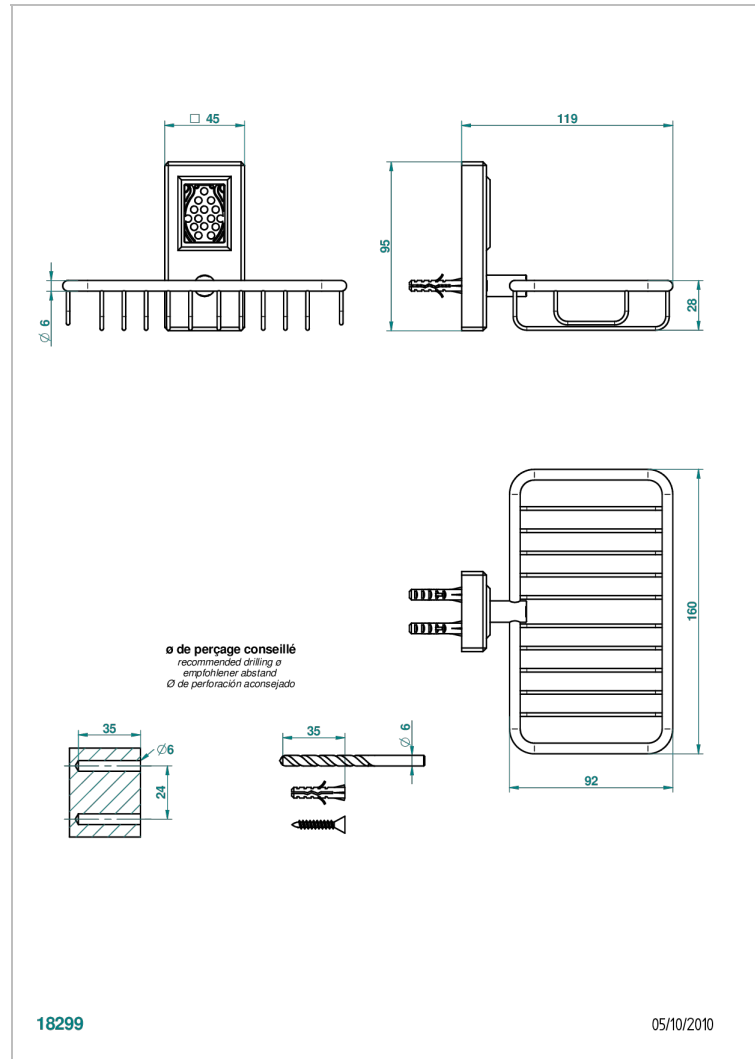

METROPOLIS CLEAR CRYSTAL

A2A-620

Soap basket, wall mounted 6"1/4 x 3"5/8

THG[®]
PARIS

CHARACTERISTIC

- Métropolis Clear crystal
- Soap basket, wall mounted 6"1/4 x 3"5/8

AVAILABLE FINITIONS

Black ceram - D30
Blush PVD - H62
Brass color PVD - H49
Brown bronze color PVD - F33
Chrome polished - A02
Chrome polished / gold polished - G02