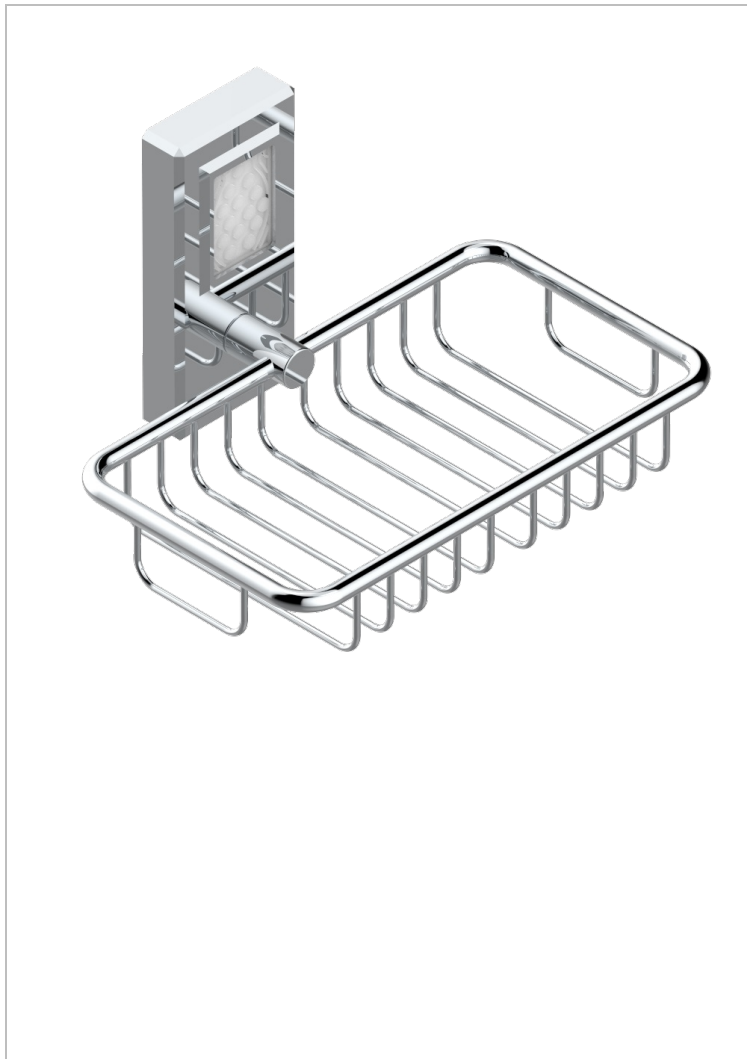

METROPOLIS CLEAR CRYSTAL

A2A-620

Soap basket, wall mounted 6"1/4 x 3"5/8

THG[®]
PARIS

CHARACTERISTIC

- Métropolis Clear crystal
- Soap basket, wall mounted 6"1/4 x 3"5/8

AVAILABLE FINITIONS

Black ceram - D30
Blush PVD - H62
Brass color PVD - H49
Brown bronze color PVD - F33
Chrome polished - A02
Chrome polished / gold polished - G02

Gold color PVD - H52
Gold mat - F07
Gold polished - F01
Graphite PVD - H64
Matt Umber PVD - H67
Matt blush PVD - H60

Matt brass color PVD - H50
Matt brown bronze color PVD - F34
Matt chrome (American satin) - C02
Matt gold color PVD - H53
Matt graphite PVD - H65
Matt nickel (American satin) - C01

Matt nickel color PVD - H56
Nickel antique / Sovereign - H28
Nickel color PVD - H55
Nickel polished - B01
Soft gold - F30
Soft matt gold - F31

Umber PVD - H66