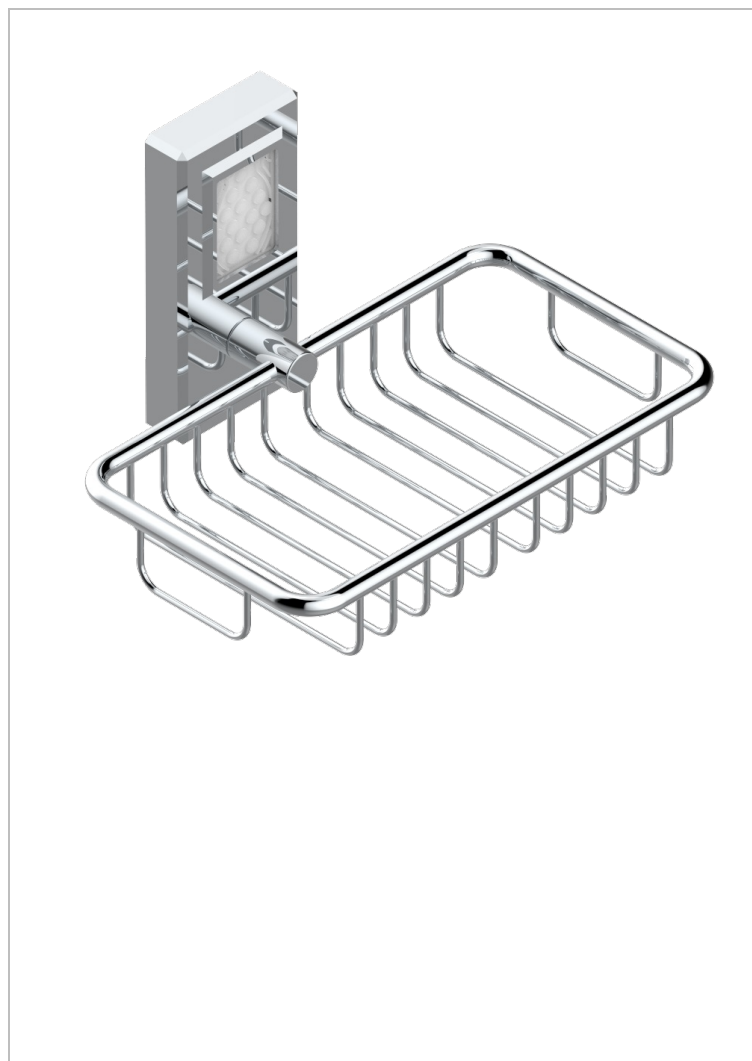

METROPOLIS CLEAR CRYSTAL

A2A-620

Soap basket, wall mounted 6"1/4 x 3"5/8

18299

05/10/2010

CHARACTERISTIC

- Métropolis Clear crystal
- Soap basket, wall mounted 6"1/4 x 3"5/8

AVAILABLE FINITIONS

Black ceram - D30
Blush PVD - H62
Brass color PVD - H49
Brown bronze color PVD - F33
Chrome polished - A02
Chrome polished / gold polished - G02

Gold color PVD - H52
Gold mat - F07
Gold polished - F01
Graphite PVD - H64
Matt Umber PVD - H67
Matt blush PVD - H60