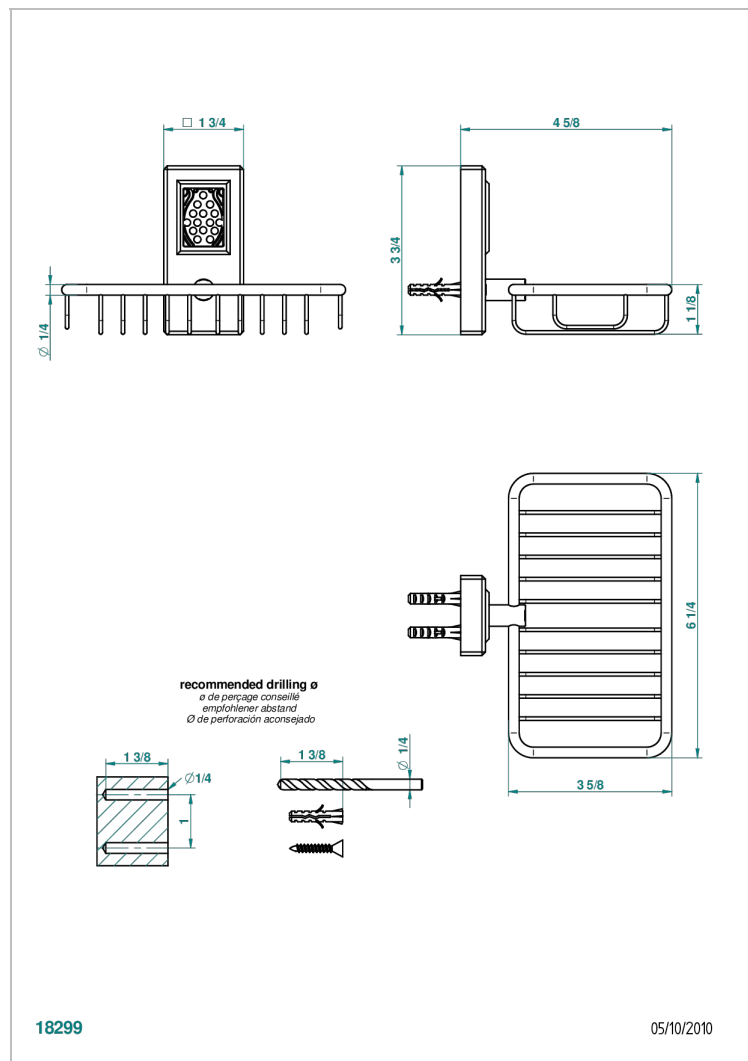

METROPOLIS CLEAR CRYSTAL

A2A-620

Soap basket, wall mounted 6"1/4 x 3"5/8

18299

05/10/2010

CHARACTERISTIC

- Métropolis Clear crystal
- Soap basket, wall mounted 6"1/4 x 3"5/8

AVAILABLE FINITIONS