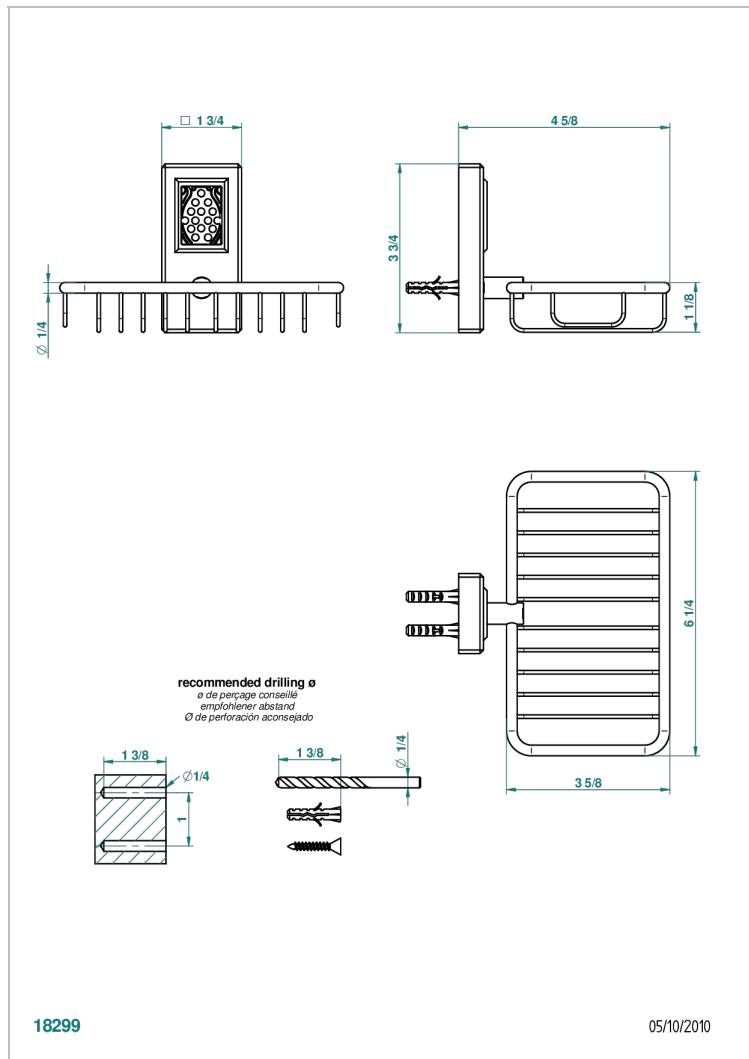

METROPOLIS CLEAR CRYSTAL

A2A-620

Net soap dish with flange, 160 x 95 mm

CHARACTERISTIC

- Métropolis Clear crystal
- Net soap dish with flange, 160 x 95 mm

AVAILABLE FINITIONS

Antique nickel - H28
Black ceram - D30
Blush PVD - H62
Brass color PVD - H49
Brown bronze color PVD - F33
Gold color PVD - H52