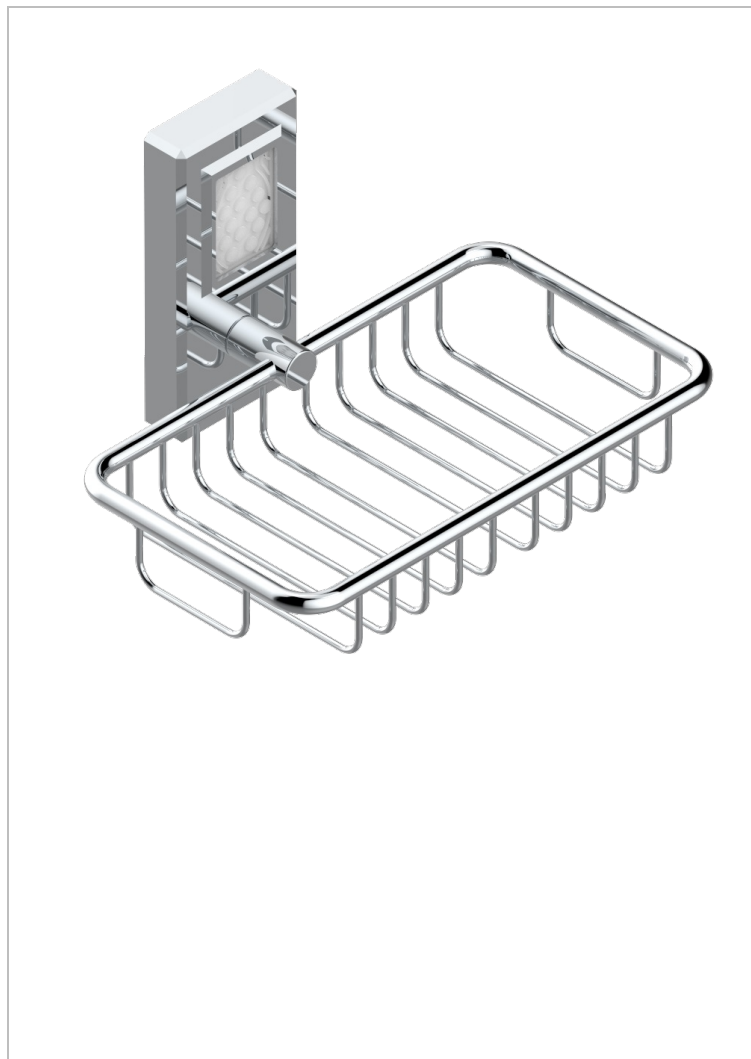

METROPOLIS CLEAR CRYSTAL

A2A-620

Net soap dish with flange, 160 x 95 mm

CHARACTERISTIC

- Métropolis Clear crystal
- Net soap dish with flange, 160 x 95 mm

AVAILABLE FINITIONS

Antique nickel - H28
Black ceram - D30
Blush PVD - H62
Brass color PVD - H49
Brown bronze color PVD - F33
Gold color PVD - H52

Graphite PVD - H64
Matt Umber PVD - H67
Matt blush PVD - H60
Matt brass color PVD - H50
Matt brown bronze color PVD - F34
Matt chrome - C02

Matt gold - F07
Matt gold color PVD - H53
Matt graphite PVD - H65
Matt nickel (color finish) - C01
Matt nickel color PVD - H56
Nickel color PVD - H55