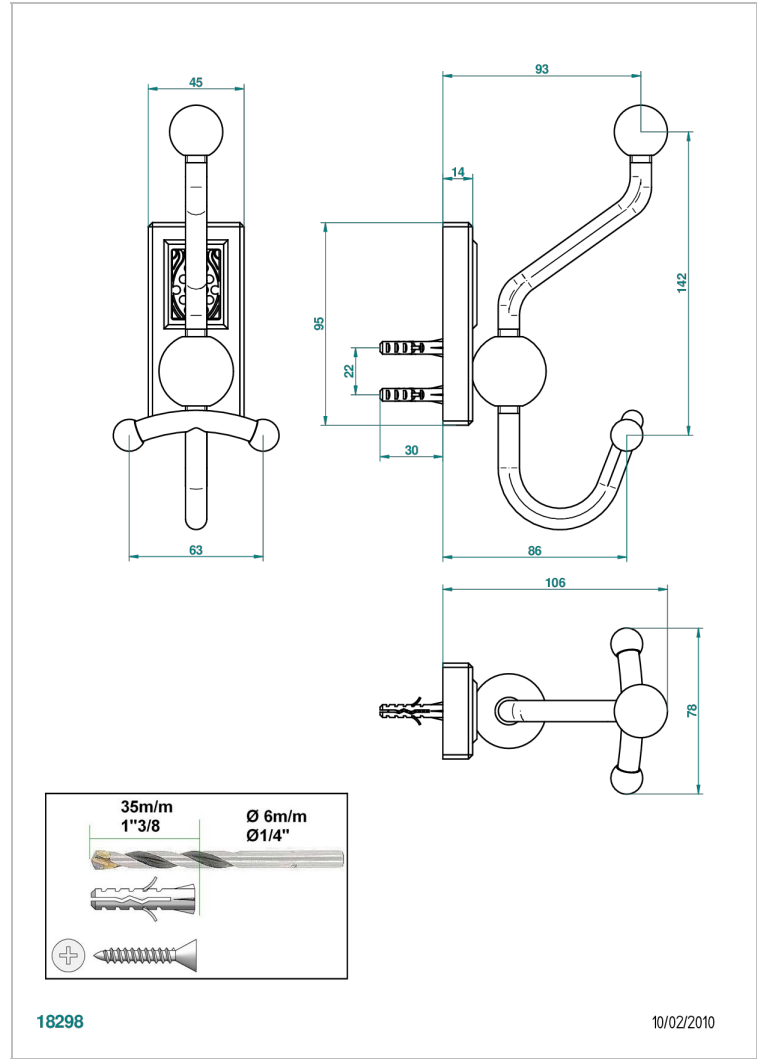

METROPOLIS CLEAR CRYSTAL WITH LEVER HANDLES

A2B-510A

Double robe hook

CHARACTERISTIC

- Métropolis Clear crystal with lever handles
- Double robe hook

AVAILABLE FINITIONS

Black ceram - D30
Blush PVD - H62
Brass color PVD - H49
Brown bronze color PVD - F33
Chrome polished - A02
Chrome polished / gold polished - G02

Matt nickel color PVD - H56
Nickel antique / Sovereign - H28
Nickel color PVD - H55
Nickel polished - B01
Soft gold - F30
Soft matt gold - F31

Umber PVD - H66