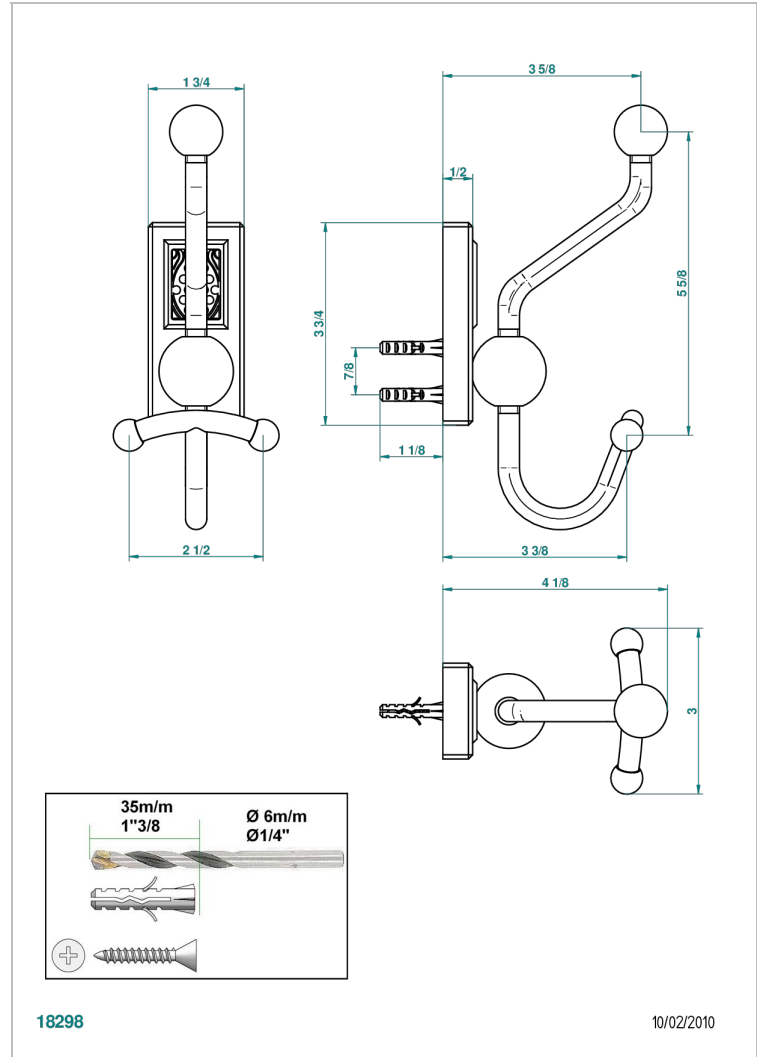

# METROPOLIS CLEAR CRYSTAL WITH LEVER HANDLES

A2B-510A

Double robe hook

## CHARACTERISTIC

- Métropolis Clear crystal with lever handles
- Double robe hook