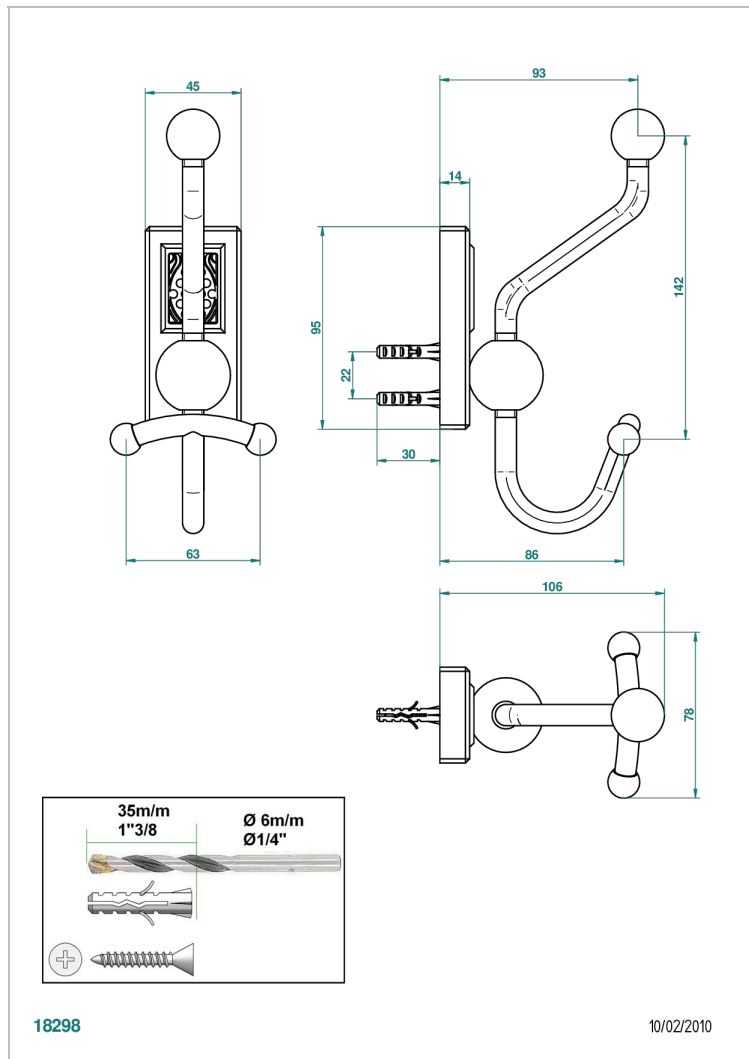

METROPOLIS CLEAR CRYSTAL WITH LEVER

A2B-510A

Double robe hook

CHARACTERISTIC

- Métropolis Clear crystal with lever
- Double robe hook

AVAILABLE FINITIONS

Antique nickel - H28
Black ceram - D30
Blush PVD - H62
Brass color PVD - H49
Brown bronze color PVD - F33
Gold color PVD - H52