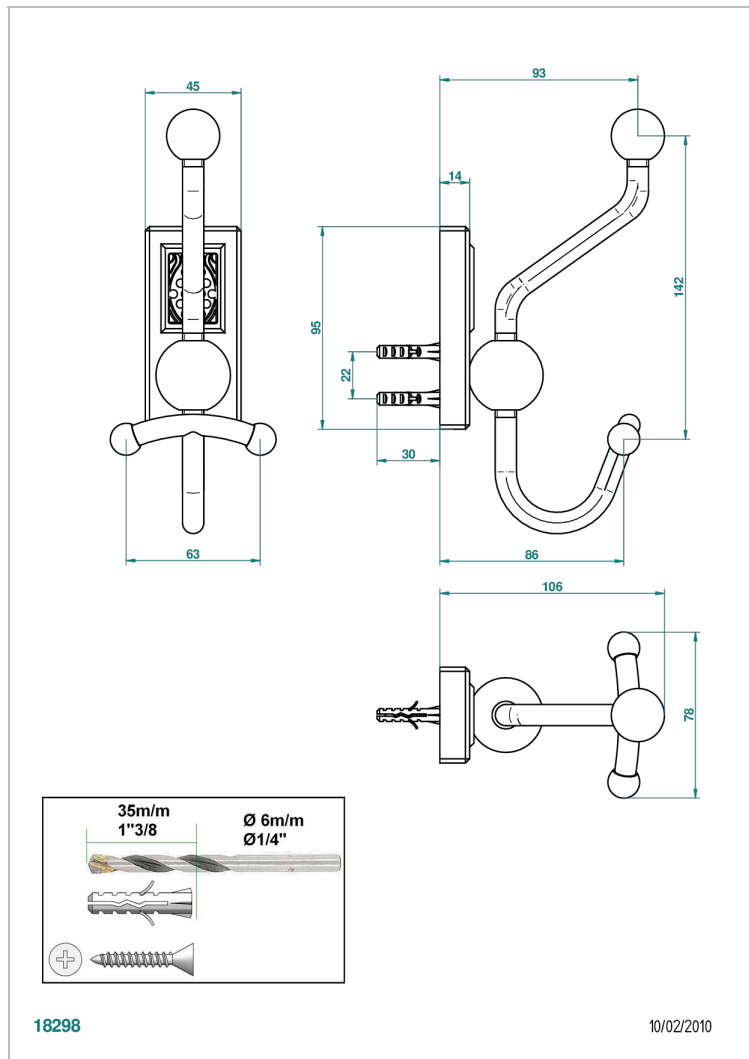

METROPOLIS CLEAR CRYSTAL WITH LEVER

A2B-510A

双人浴衣架

特色

- Métropolis Clear crystal with lever
- 双人浴衣架

可选饰面

Black ceram - D30
Blush PVD - H62
Graphite PVD - H64
Matt Umber PVD - H67
Matt blush PVD - H60
Matt graphite PVD - H65