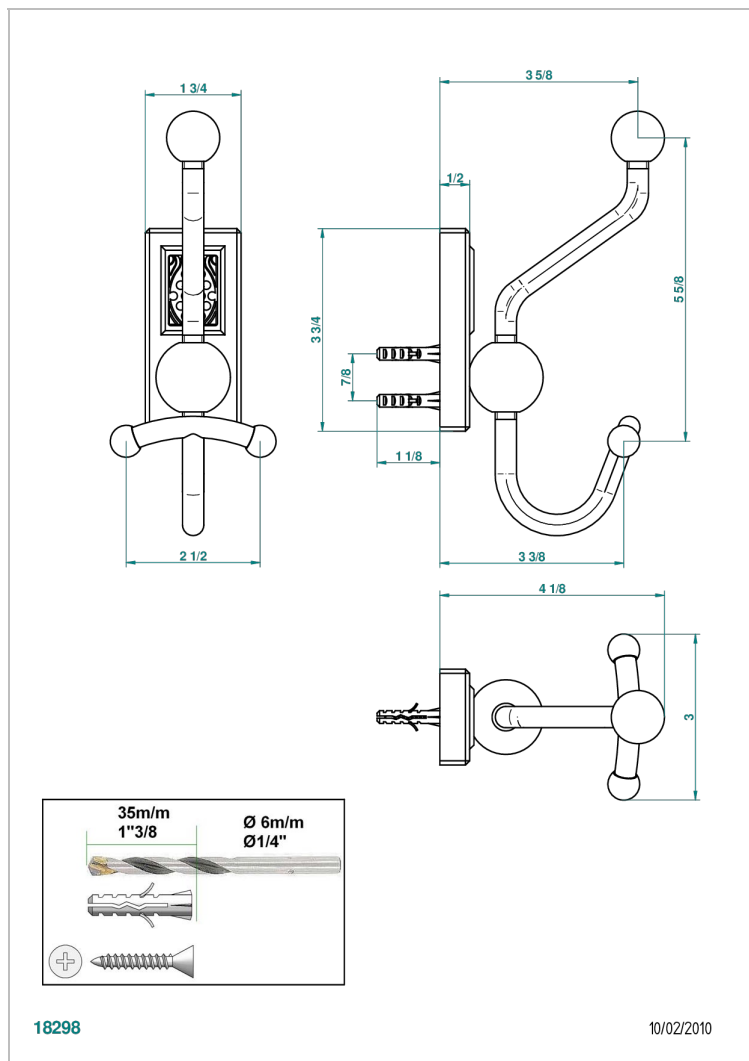

METROPOLIS CLEAR CRYSTAL WITH LEVER

A2B-510A

Double robe hook

CHARACTERISTIC

- Métropolis Clear crystal with lever
- Double robe hook

AVAILABLE FINITIONS

Antique nickel - H28
Black ceram - D30
Blush PVD - H62
Brass color PVD - H49
Brown bronze color PVD - F33
Gold color PVD - H52