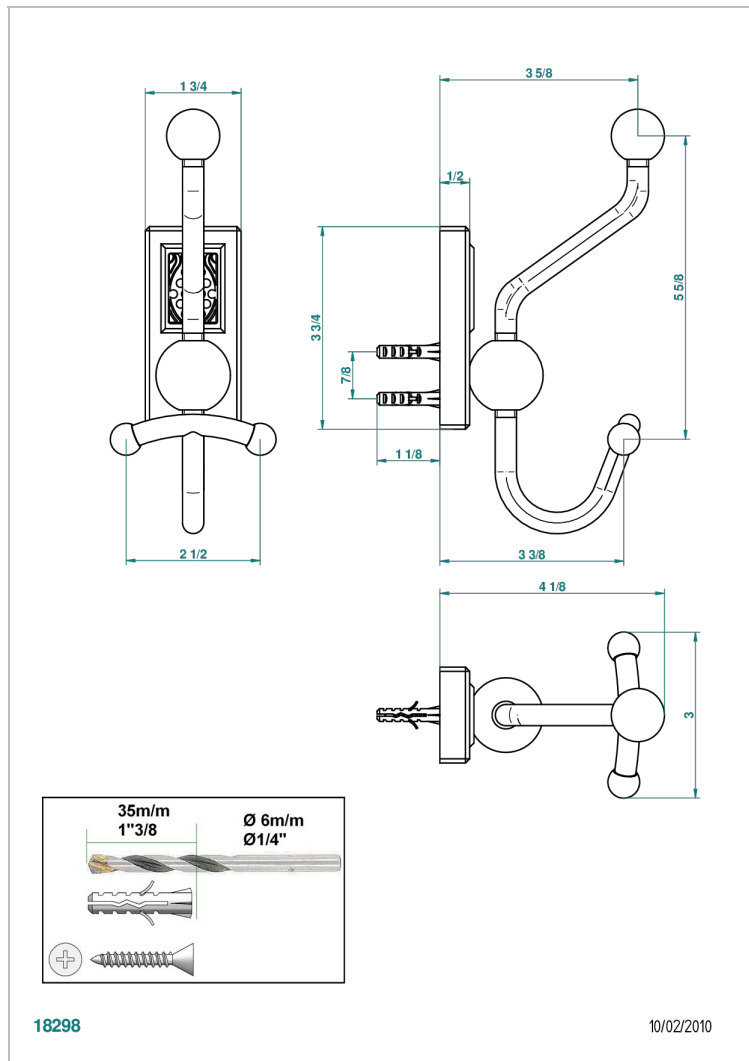

METROPOLIS CLEAR CRYSTAL WITH LEVER

A2B-510A

双人浴衣架

特色

- Métropolis Clear crystal with lever
- 双人浴衣架

可选饰面

Black ceram - D30
Blush PVD - H62
Graphite PVD - H64
Matt Umber PVD - H67
Matt blush PVD - H60
Matt graphite PVD - H65