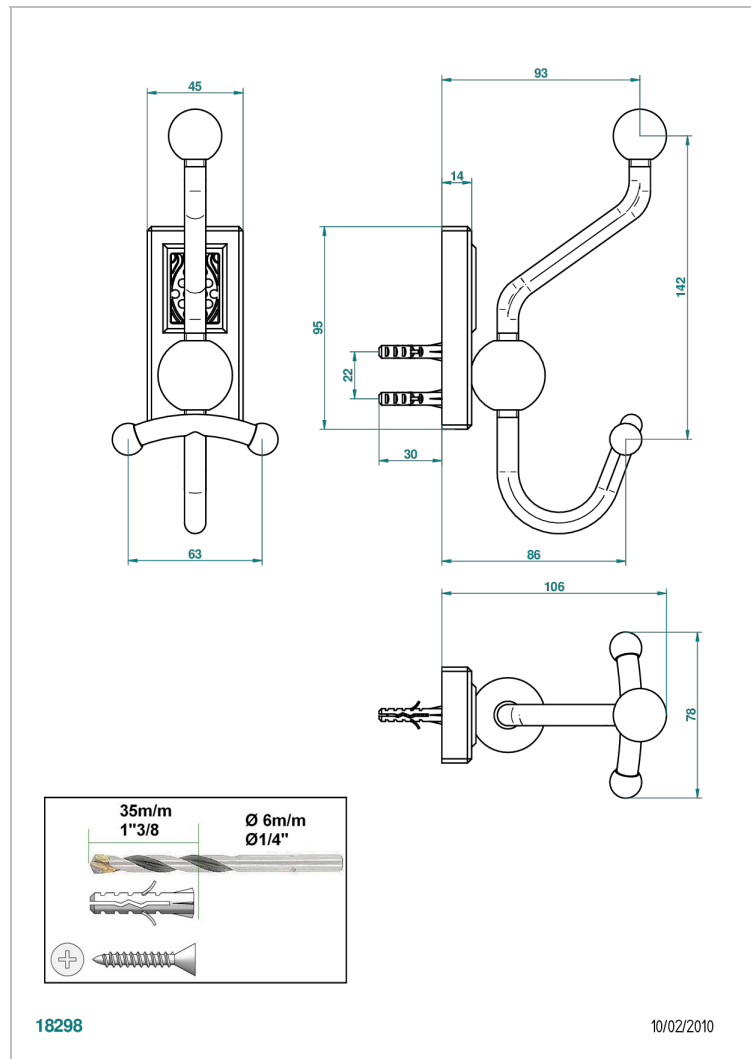

METROPOLIS CLEAR CRYSTAL

A2A-510A

Double robe hook

CHARACTERISTIC

- Métropolis Clear crystal
- Double robe hook

AVAILABLE FINITIONS

Black ceram - D30
Blush PVD - H62
Brass color PVD - H49
Brown bronze color PVD - F33
Chrome polished - A02
Chrome polished / gold polished - G02

Matt nickel color PVD - H56
Nickel antique / Sovereign - H28
Nickel color PVD - H55
Nickel polished - B01
Soft gold - F30
Soft matt gold - F31

Umber PVD - H66