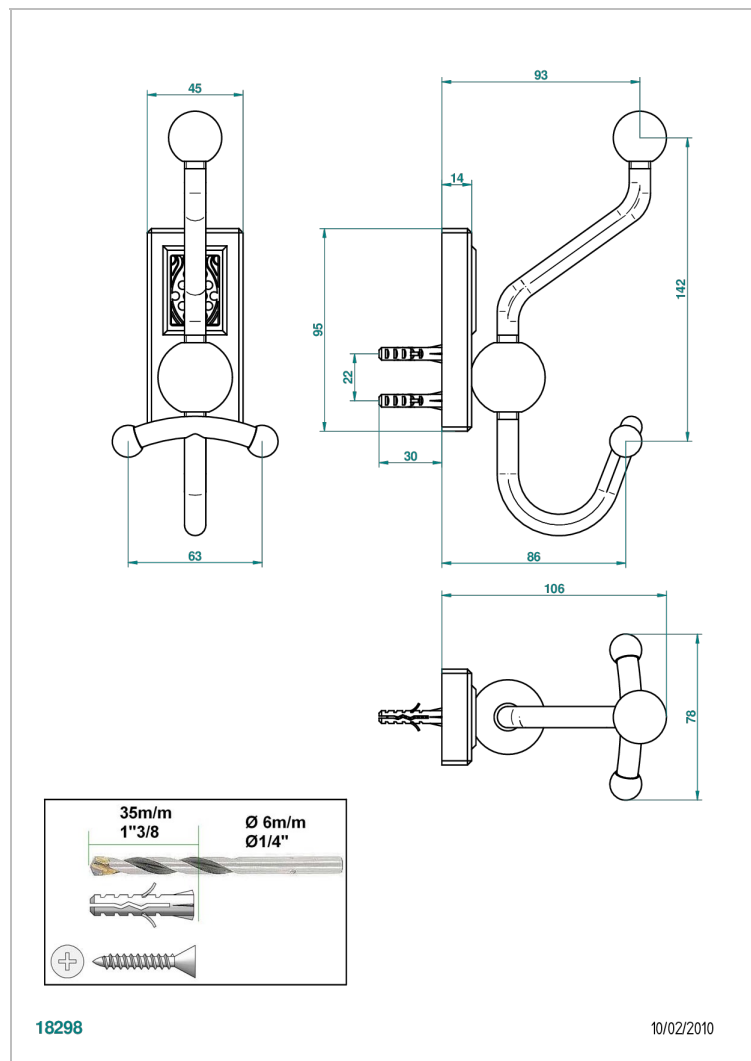

METROPOLIS CLEAR CRYSTAL

A2A-510A

Double robe hook

CHARACTERISTIC

- Métropolis Clear crystal
- Double robe hook

AVAILABLE FINITIONS

Antique nickel - H28
Black ceram - D30
Blush PVD - H62
Brass color PVD - H49
Brown bronze color PVD - F33
Gold color PVD - H52