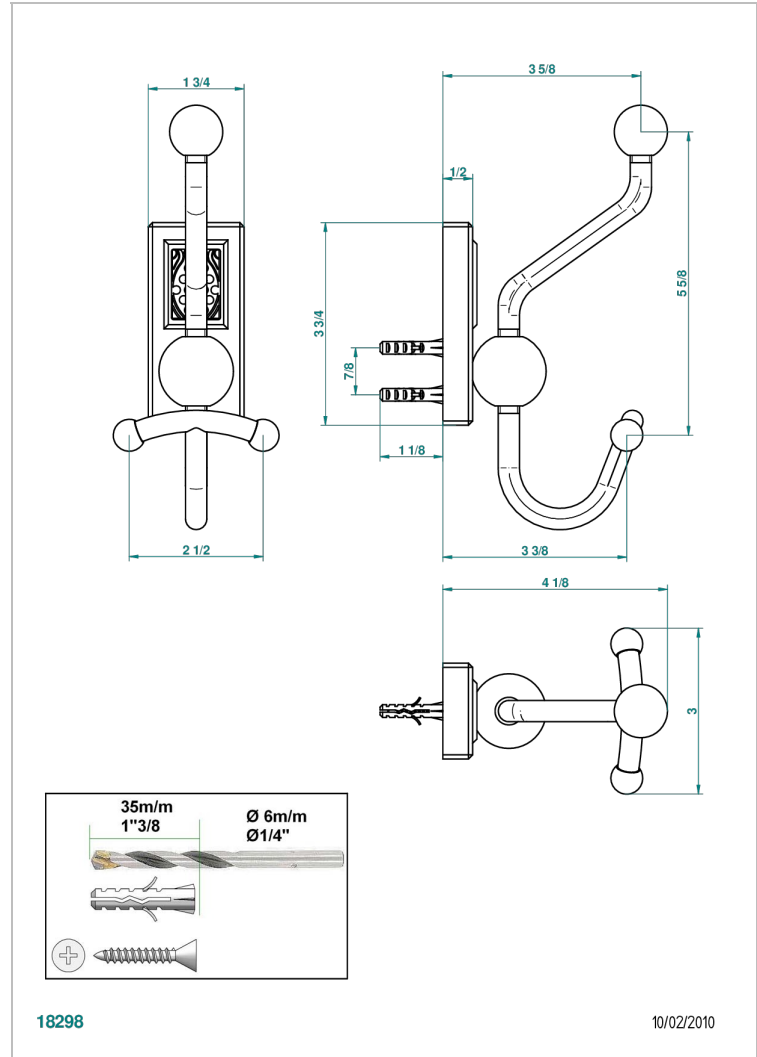

METROPOLIS CLEAR CRYSTAL

A2A-510A

Double robe hook

THG[®]
PARIS

CHARACTERISTIC

- Métropolis Clear crystal
- Double robe hook

AVAILABLE FINITIONS

Antique nickel - H28
Black ceram - D30
Blush PVD - H62
Brass color PVD - H49
Brown bronze color PVD - F33
Gold color PVD - H52