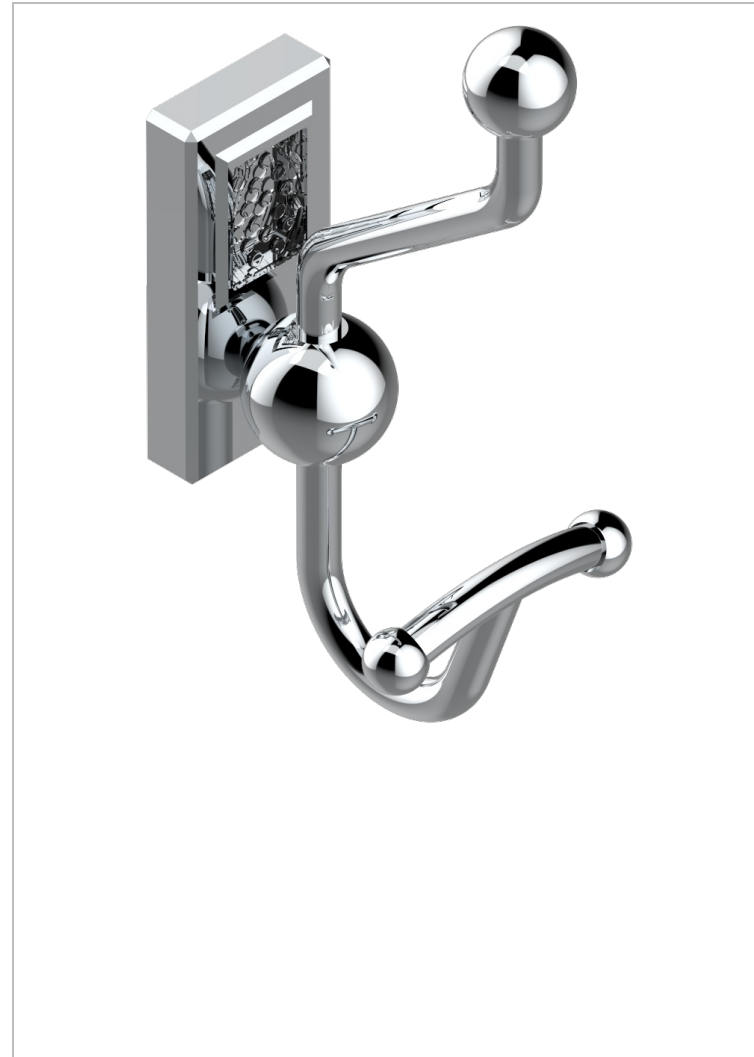

METROPOLIS CLEAR CRYSTAL

A2A-510A

Double robe hook

THG[®]
PARIS

CHARACTERISTIC

- Métropolis Clear crystal
- Double robe hook

AVAILABLE FINITIONS

Antique nickel - H28
Black ceram - D30
Blush PVD - H62
Brass color PVD - H49
Brown bronze color PVD - F33
Gold color PVD - H52

Graphite PVD - H64
Matt Umber PVD - H67
Matt blush PVD - H60
Matt brass color PVD - H50
Matt brown bronze color PVD - F34
Matt chrome - C02

Matt gold - F07
Matt gold color PVD - H53
Matt graphite PVD - H65
Matt nickel (color finish) - C01
Matt nickel color PVD - H56
Nickel color PVD - H55

Polished chrome (color finish) - A02
Polished chrome / Polished gold (color finish) - G02
Polished gold (color finish) - F01
Polished nickel - B01
Soft gold - F30
Soft matt gold - F31
Umber PVD - H66