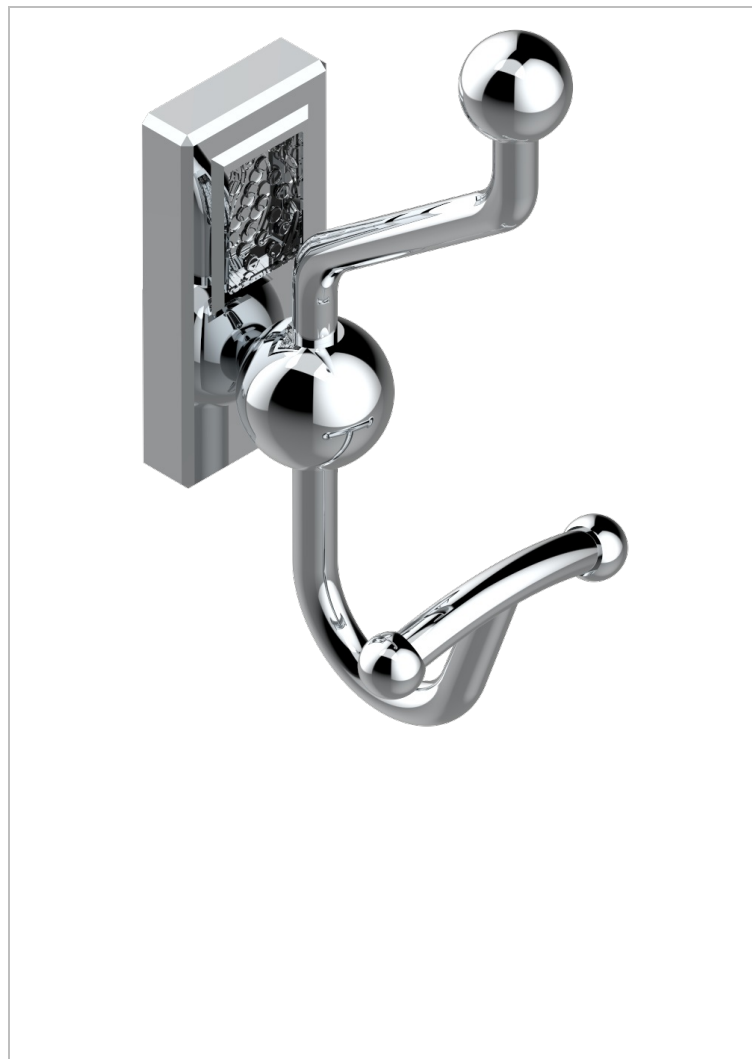

METROPOLIS CLEAR CRYSTAL

A2A-510A

Double robe hook

CHARACTERISTIC

- Métropolis Clear crystal
- Double robe hook

AVAILABLE FINITIONS

Antique nickel - H28
Black ceram - D30
Blush PVD - H62
Brass color PVD - H49
Brown bronze color PVD - F33
Gold color PVD - H52

Graphite PVD - H64
Matt Umber PVD - H67
Matt blush PVD - H60
Matt brass color PVD - H50
Matt brown bronze color PVD - F34
Matt chrome - C02

Matt gold - F07
Matt gold color PVD - H53
Matt graphite PVD - H65
Matt nickel (color finish) - C01
Matt nickel color PVD - H56
Nickel color PVD - H55

Polished chrome (color finish) - A02
Polished chrome / Polished gold (color finish) - G02
Polished gold (color finish) - F01
Polished nickel - B01
Soft gold - F30
Soft matt gold - F31
Umber PVD - H66