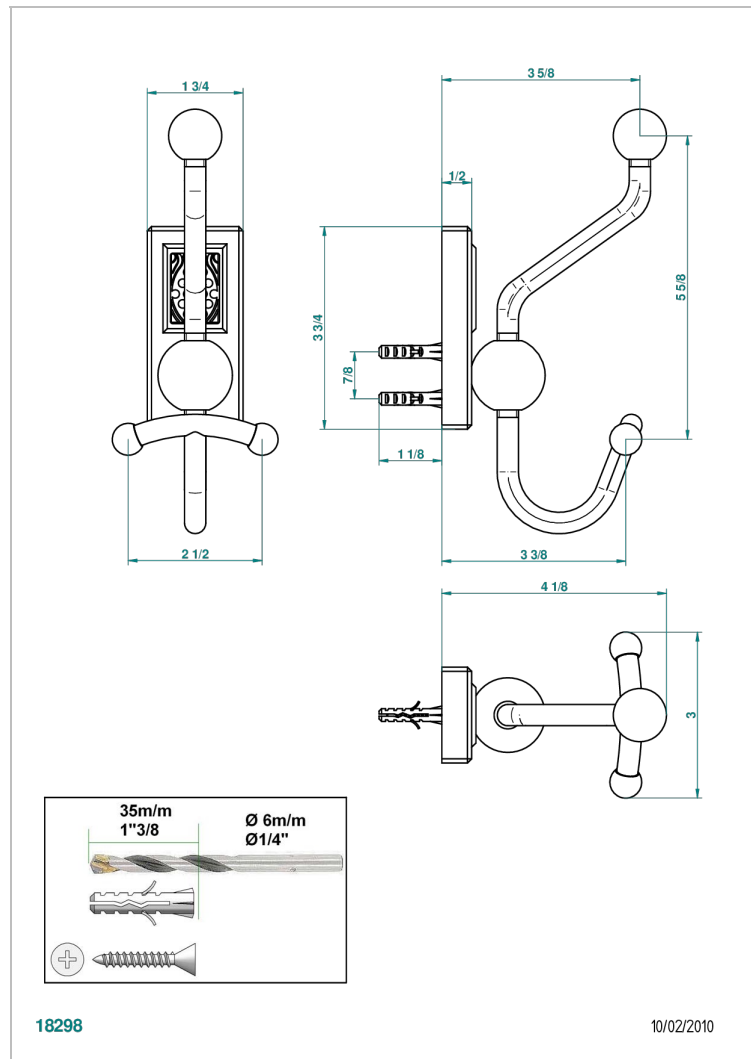

METROPOLIS CLEAR CRYSTAL

A2A-510A

Double robe hook

CHARACTERISTIC

- Métropolis Clear crystal
- Double robe hook

AVAILABLE FINITIONS

Antique nickel - H28
Black ceram - D30
Blush PVD - H62
Brass color PVD - H49
Brown bronze color PVD - F33
Gold color PVD - H52