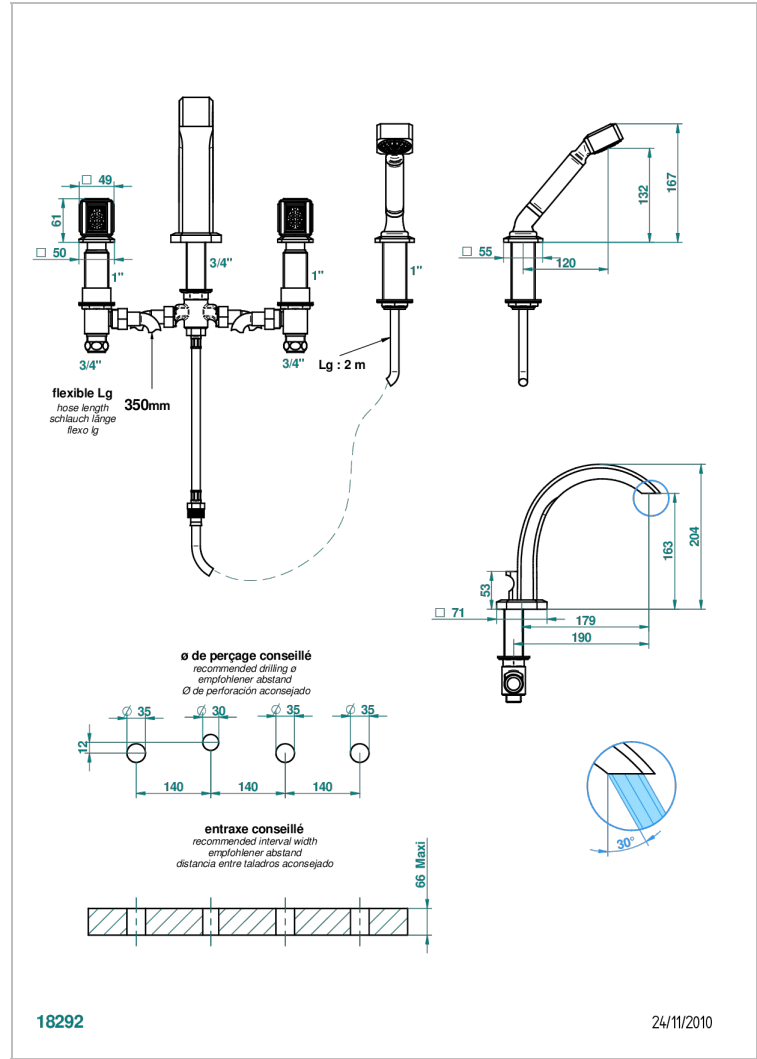

METROPOLIS CLEAR CRYSTAL

A2A-112BG

Rim mounted 4-hole bath/shower mixer, diverter to goliath spout

THG[®]
PARIS

CHARACTERISTIC

- ACS : 18ACCLY473
- DVGW : DW-6501CQ0589
- NF : NF EN 200 - IID/A - Chrome

STANDARDS

AVAILABLE FINITIONS

Antique nickel - H28
Black ceram - D30
Blush PVD - H62
Brass color PVD - H49
Brown bronze color PVD - F33
Gold color PVD - H52

Graphite PVD - H64
Matt Umber PVD - H67
Matt blush PVD - H60
Matt brass color PVD - H50
Matt brown bronze color PVD - F34
Matt chrome - C02

Matt gold - F07
Matt gold color PVD - H53
Matt graphite PVD - H65
Matt nickel (color finish) - C01
Matt nickel color PVD - H56
Nickel color PVD - H55

Polished chrome (color finish) - A02
Polished chrome / Polished gold (color finish) - G02
Polished gold (color finish) - F01
Polished nickel - B01
Soft gold - F30
Soft matt gold - F31
Umber PVD - H66