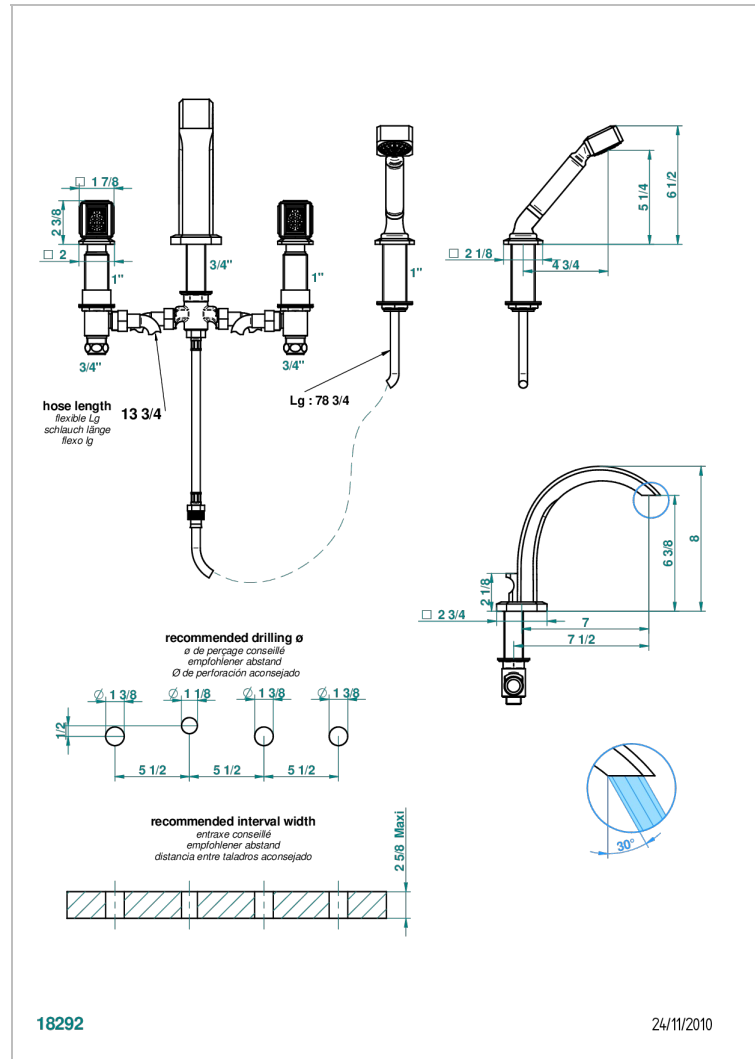

METROPOLIS CLEAR CRYSTAL

A2A-112BG

Rim mounted 4-hole bath/shower mixer, diverter to goliath spout

CHARACTERISTIC

- ACS : 18ACCLY473
- DVGW : DW-6501CQ0589
- NF : NF EN 200 - IID/A - Chrome

STANDARDS

AVAILABLE FINITIONS

Antique nickel - H28
Black ceram - D30
Blush PVD - H62
Brass color PVD - H49
Brown bronze color PVD - F33
Gold color PVD - H52

Graphite PVD - H64
Matt Umber PVD - H67
Matt blush PVD - H60
Matt brass color PVD - H50
Matt brown bronze color PVD - F34
Matt chrome - C02

Matt gold - F07
Matt gold color PVD - H53
Matt graphite PVD - H65
Matt nickel (color finish) - C01
Matt nickel color PVD - H56
Nickel color PVD - H55

Polished chrome (color finish) - A02
Polished chrome / Polished gold (color finish) - G02
Polished gold (color finish) - F01
Polished nickel - B01
Soft gold - F30
Soft matt gold - F31
Umber PVD - H66