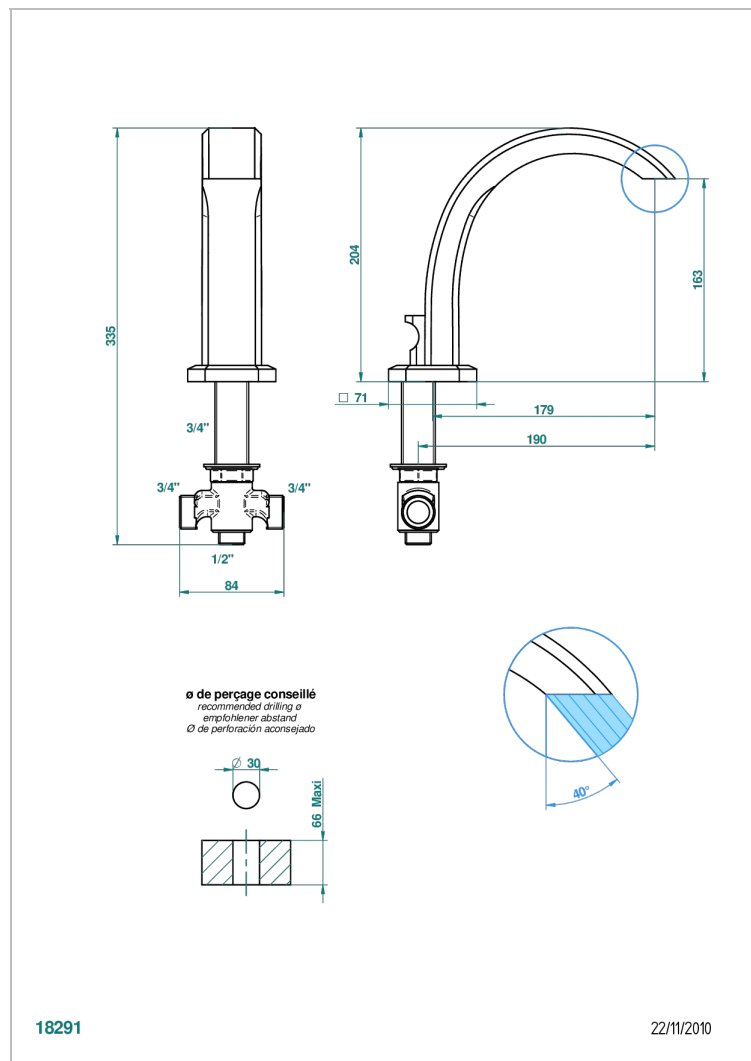

METROPOLIS BLACK CRYSTAL

A2L-29I

Roman tub spout with integral diverter

CHARACTERISTIC

- Métropolis Black crystal
- Roman tub spout with integral diverter

AVAILABLE FINITIONS

Black ceram - D30
Blush PVD - H62
Brass color PVD - H49
Brown bronze color PVD - F33
Chrome polished - A02
Chrome polished / gold polished - G02

Matt nickel color PVD - H56
Nickel antique / Sovereign - H28
Nickel color PVD - H55
Nickel polished - B01
Soft gold - F30
Soft matt gold - F31

Umber PVD - H66