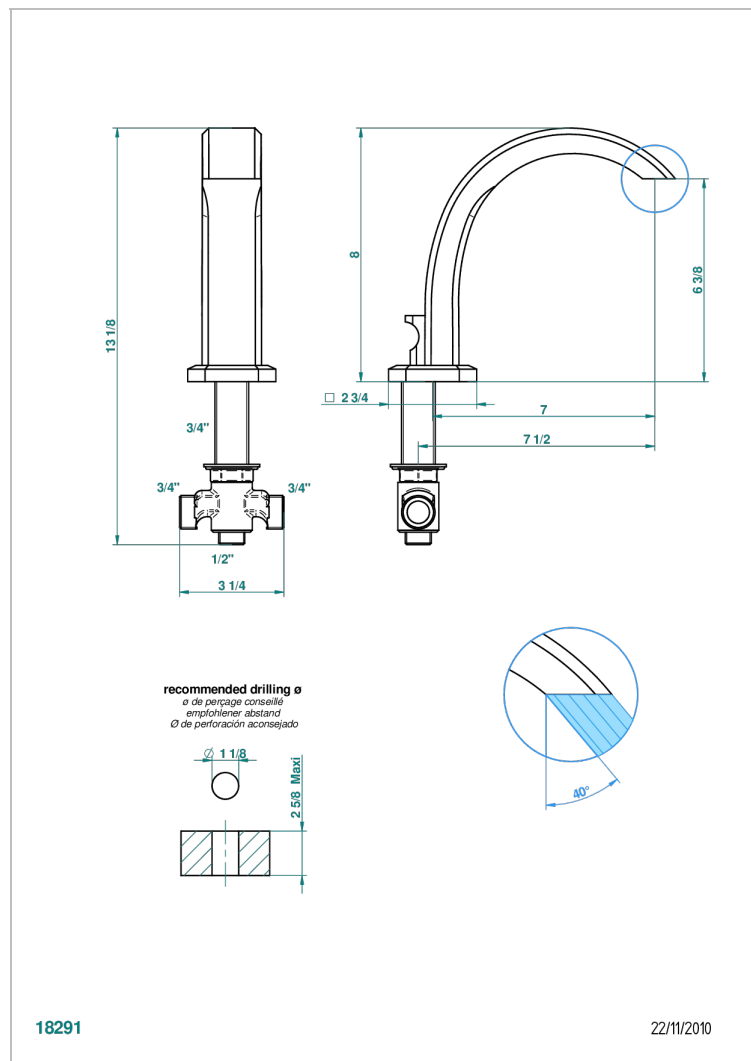

METROPOLIS BLACK CRYSTAL

A2L-29I

Roman tub spout with integral diverter

CHARACTERISTIC

- Métropolis Black crystal
- Roman tub spout with integral diverter

AVAILABLE FINITIONS

Black ceram - D30
Blush PVD - H62
Brass color PVD - H49
Brown bronze color PVD - F33
Chrome polished - A02
Chrome polished / gold polished - G02

Matt nickel color PVD - H56
Nickel antique / Sovereign - H28
Nickel color PVD - H55
Nickel polished - B01
Soft gold - F30
Soft matt gold - F31

Umber PVD - H66