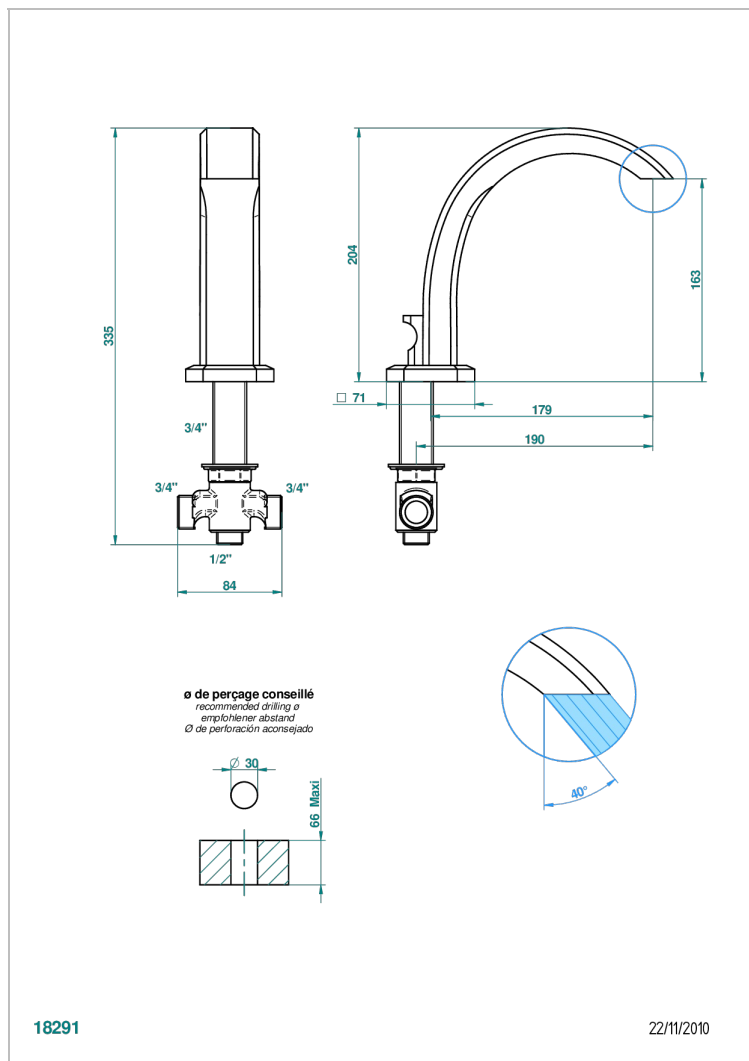

METROPOLIS CLEAR CRYSTAL WITH LEVER HANDLES

A2B-29I

Roman tub spout with integral diverter

18291

22/11/2010

CHARACTERISTIC

- Métropolis Clear crystal with lever handles
- Roman tub spout with integral diverter

Umber PVD - H66