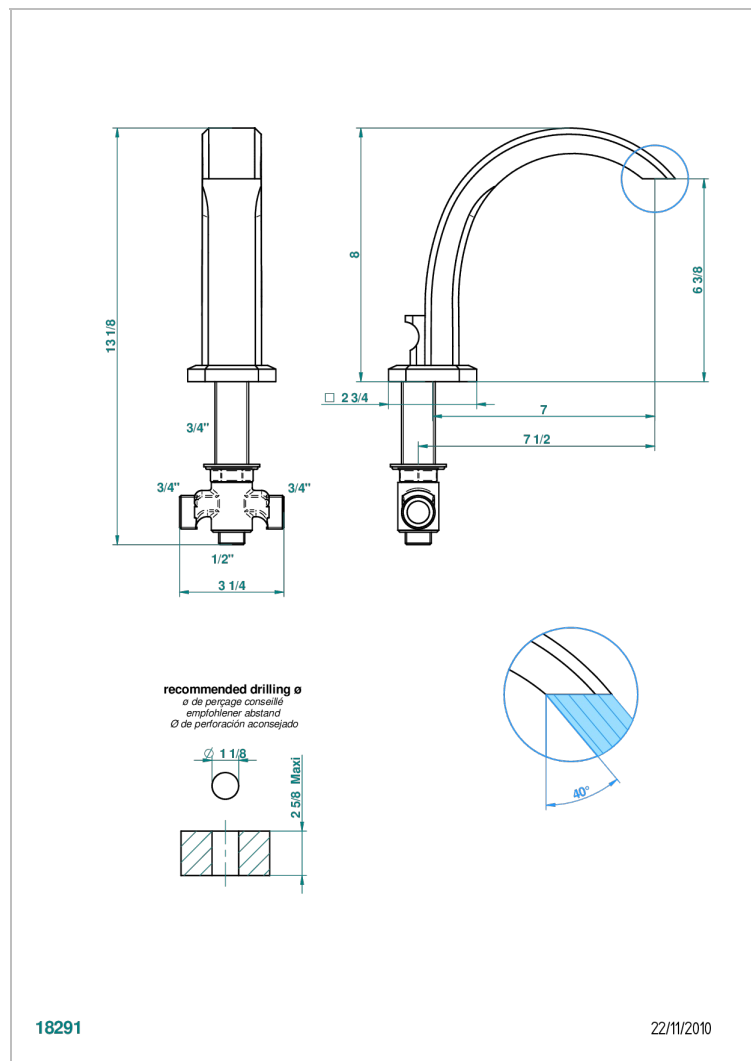

METROPOLIS CLEAR CRYSTAL WITH LEVER HANDLES

A2B-29I

Roman tub spout with integral diverter

CHARACTERISTIC

- Métropolis Clear crystal with lever handles
- Roman tub spout with integral diverter

AVAILABLE FINITIONS

Umber PVD - H66