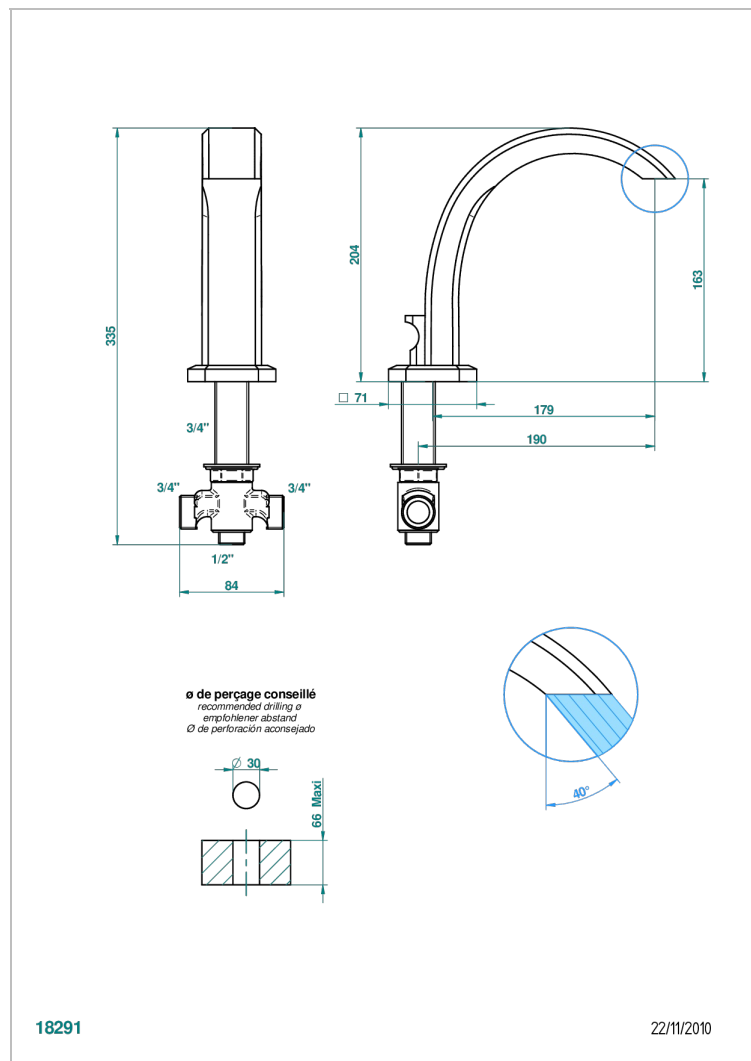

METROPOLIS CLEAR CRYSTAL

A2A-29I

Roman tub spout with integral diverter

CHARACTERISTIC

- Métropolis Clear crystal
- Roman tub spout with integral diverter

AVAILABLE FINITIONS

Black ceram - D30
Blush PVD - H62
Brass color PVD - H49
Brown bronze color PVD - F33
Chrome polished - A02
Chrome polished / gold polished - G02

Matt nickel color PVD - H56
Nickel antique / Sovereign - H28
Nickel color PVD - H55
Nickel polished - B01
Soft gold - F30
Soft matt gold - F31

Umber PVD - H66