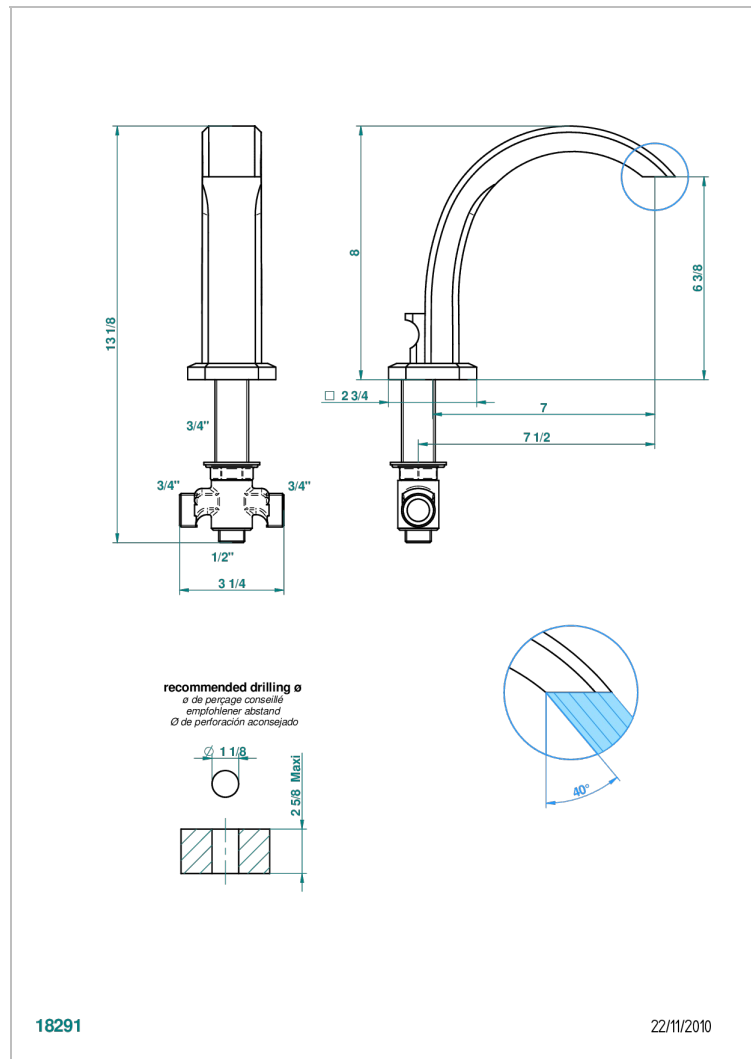

METROPOLIS CLEAR CRYSTAL

A2A-29I

Roman tub spout with integral diverter

CHARACTERISTIC

- Métropolis Clear crystal
- Roman tub spout with integral diverter

AVAILABLE FINITIONS

Black ceram - D30
Blush PVD - H62
Brass color PVD - H49
Brown bronze color PVD - F33
Chrome polished - A02
Chrome polished / gold polished - G02

Matt nickel color PVD - H56
Nickel antique / Sovereign - H28
Nickel color PVD - H55
Nickel polished - B01
Soft gold - F30
Soft matt gold - F31

Umber PVD - H66

18291

22/11/2010