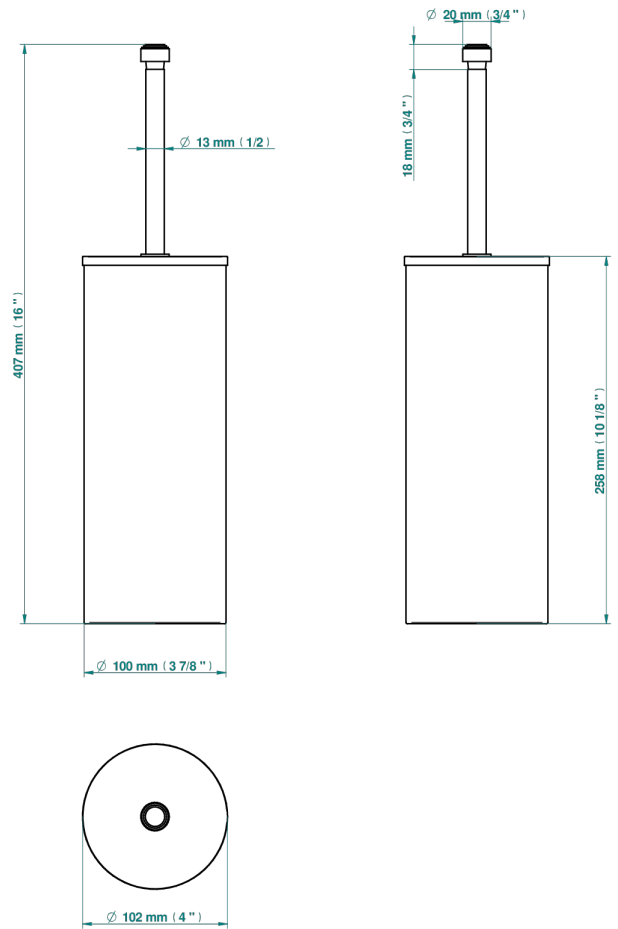

SYSTEM HOWLITE WITH LEVER HANDLES

G9H-4700C

THG[®]
PARIS

Metal toilet brush holder with brush with cover floor mounted

18275

18/01/2021

CHARACTERISTIC

- System Howlite with lever handles
- Metal toilet brush holder with brush with cover floor mounted