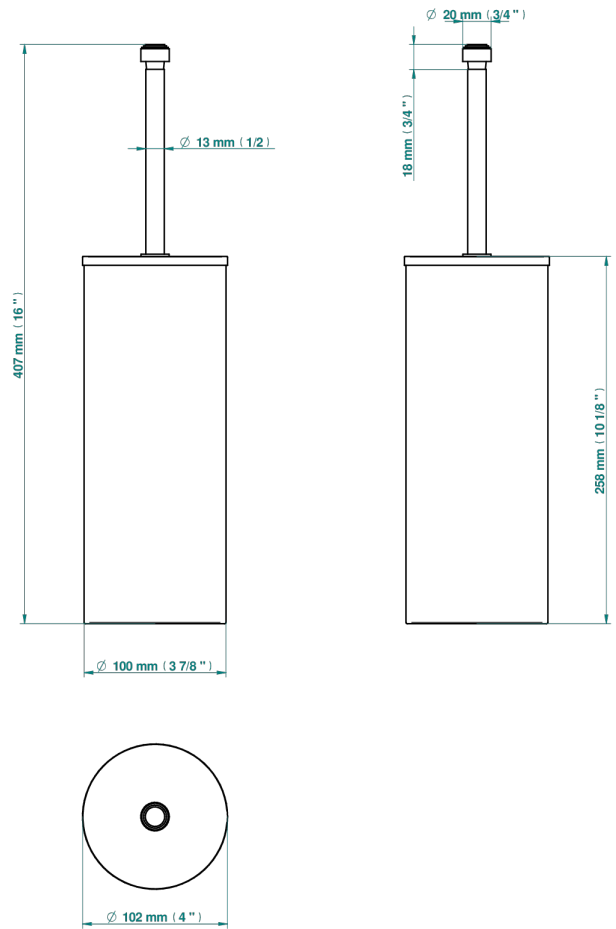

SYSTEM HOWLITE

G9G-4700C

THG[®]
PARIS

Metal toilet brush holder with brush with cover floor mounted

18275

18/01/2021

CHARACTERISTIC

- System Howlite
- Metal toilet brush holder with brush with cover floor mounted