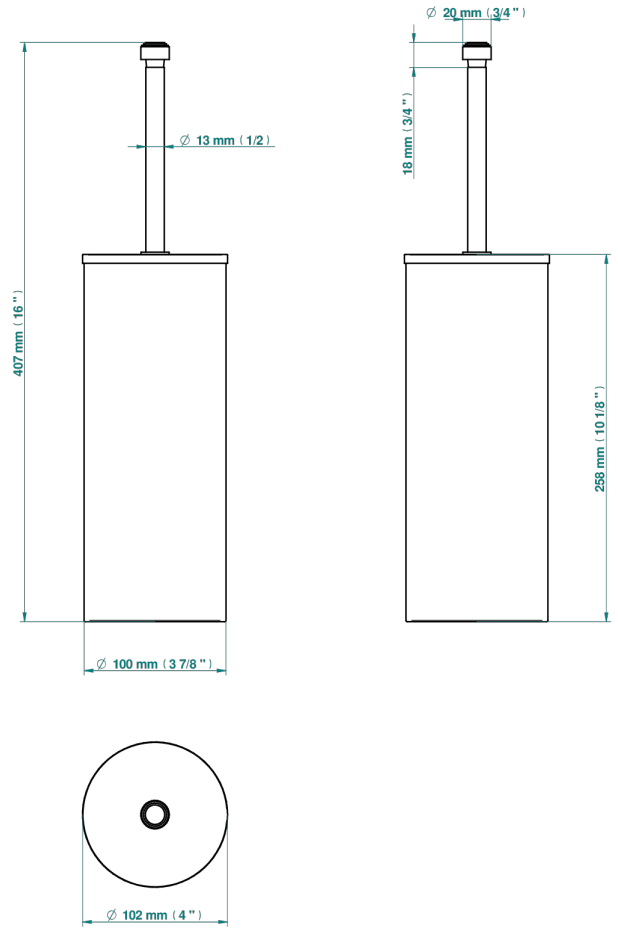

# SYSTEM HOWLITE

G9G-4700C

Wc brush with cover and metal holder

18275

18/01/2021

## CHARACTERISTIC

- System Howlite
- Wc brush with cover and metal holder