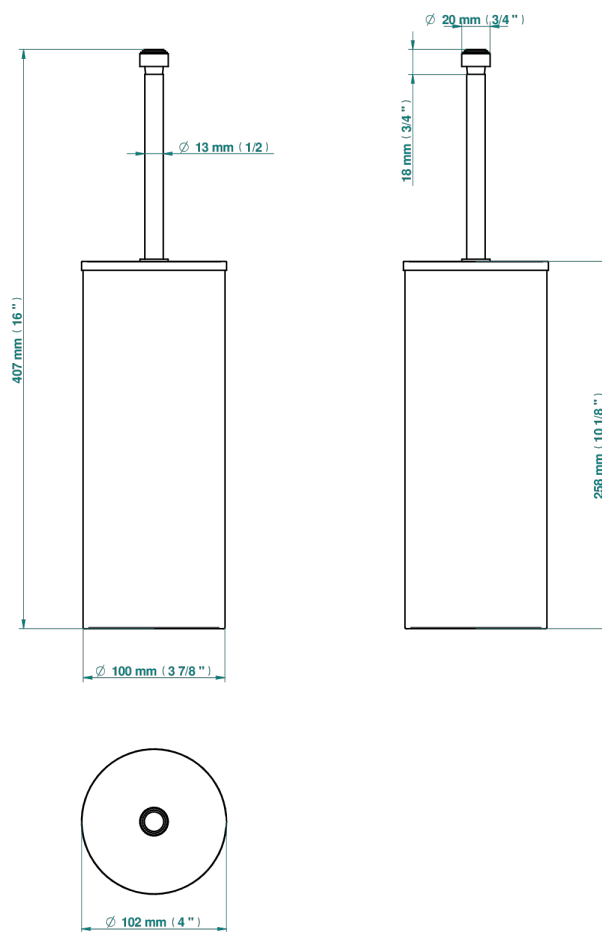

SYSTEM DIAMOND METAL WITH LEVER HANDLES

G9D-4700C

Metal toilet brush holder with brush with cover floor mounted

18275

18/01/2021

CHARACTERISTIC

- System Diamond Metal with lever handles
- Metal toilet brush holder with brush with cover floor mounted