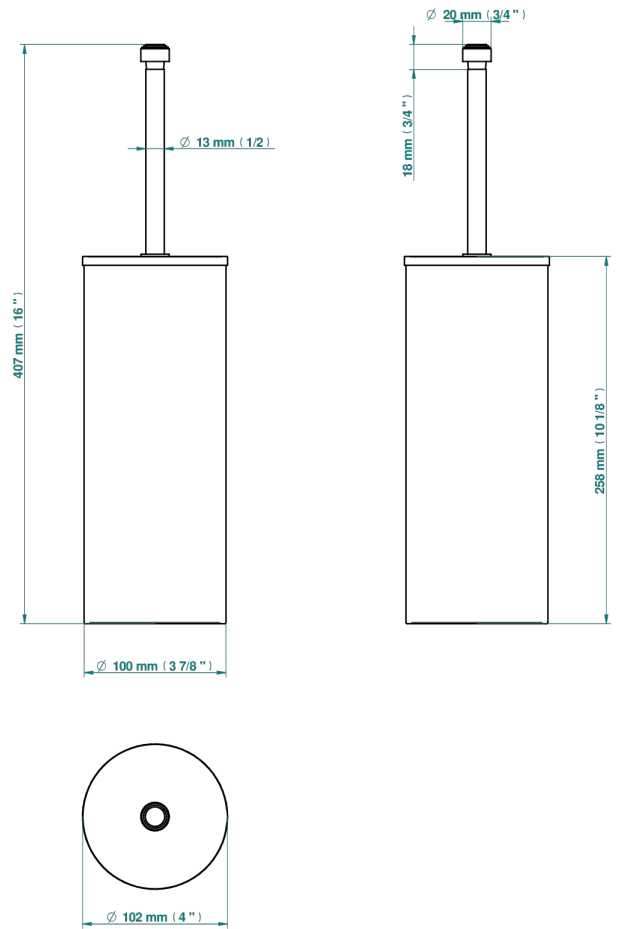

BONDI WITH LEVER HANDLES

G7G-4700C

Metal toilet brush holder with brush with cover floor mounted

18275

18/01/2021

CHARACTERISTIC

- Bondi with lever handles
- Metal toilet brush holder with brush with cover floor mounted