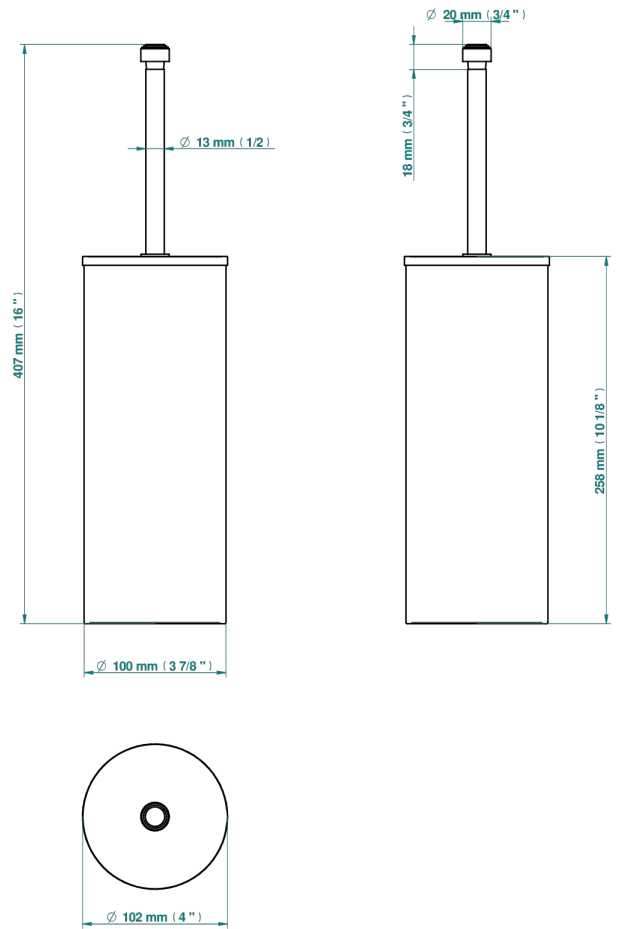

SPIRIT WITH LEVER HANDLES

G58-4700C

THG[®]
PARIS

Metal toilet brush holder with brush with cover floor mounted

18275

18/01/2021

CHARACTERISTIC

- Spirit with lever handles
- Metal toilet brush holder with brush with cover floor mounted