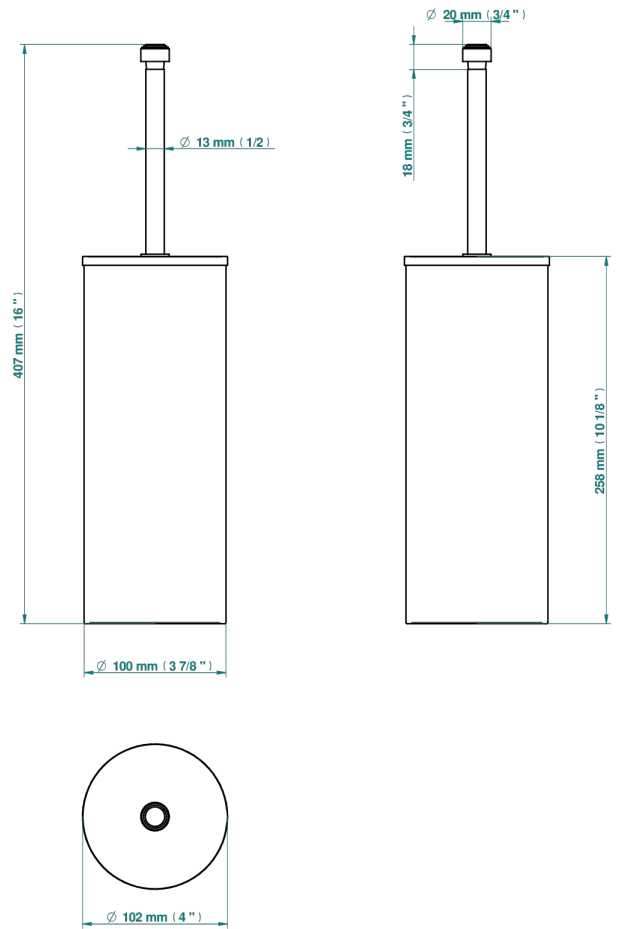

# SPIRIT WITH LEVER

G58-4700C

Wc brush with cover and metal holder

18275

18/01/2021

## CHARACTERISTIC

- Spirit with lever
- Wc brush with cover and metal holder