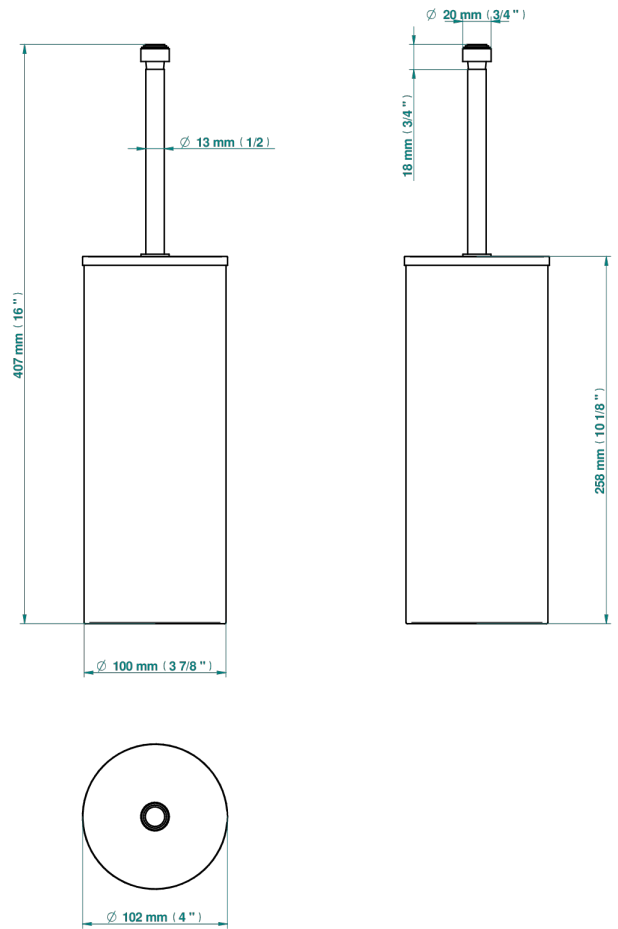

SPIRIT WITH LEVER

G58-4700C

Wc brush with cover and metal holder

18275

18/01/2021

CHARACTERISTIC

- Spirit with lever
- Wc brush with cover and metal holder

AVAILABLE FINITIONS