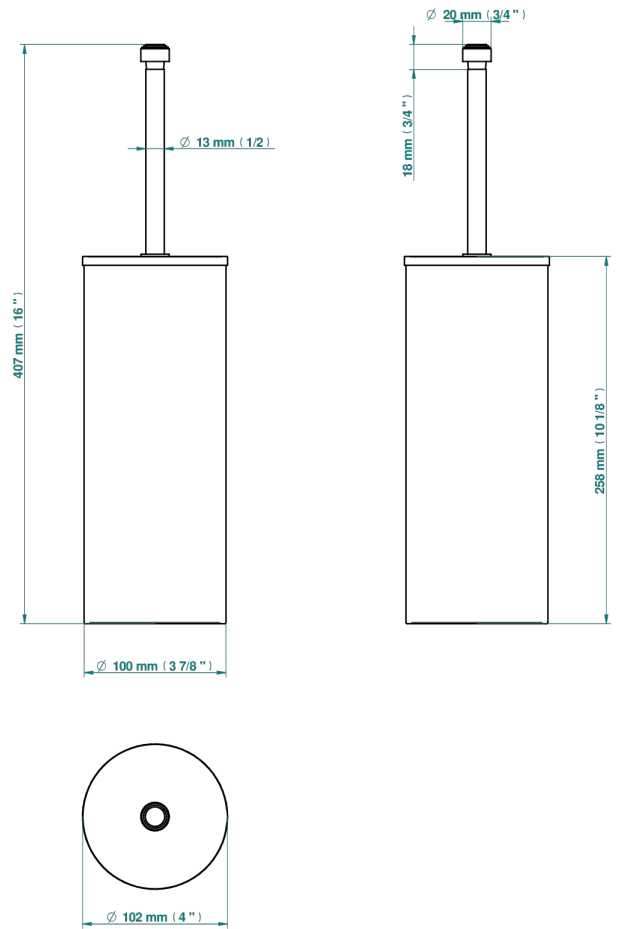

COLLECTION "O"

G4P-4700C

Metal toilet brush holder with brush with cover floor mounted

18275

18/01/2021

CHARACTERISTIC

- Collection "O"
- Metal toilet brush holder with brush with cover floor mounted

AVAILABLE FINITIONS