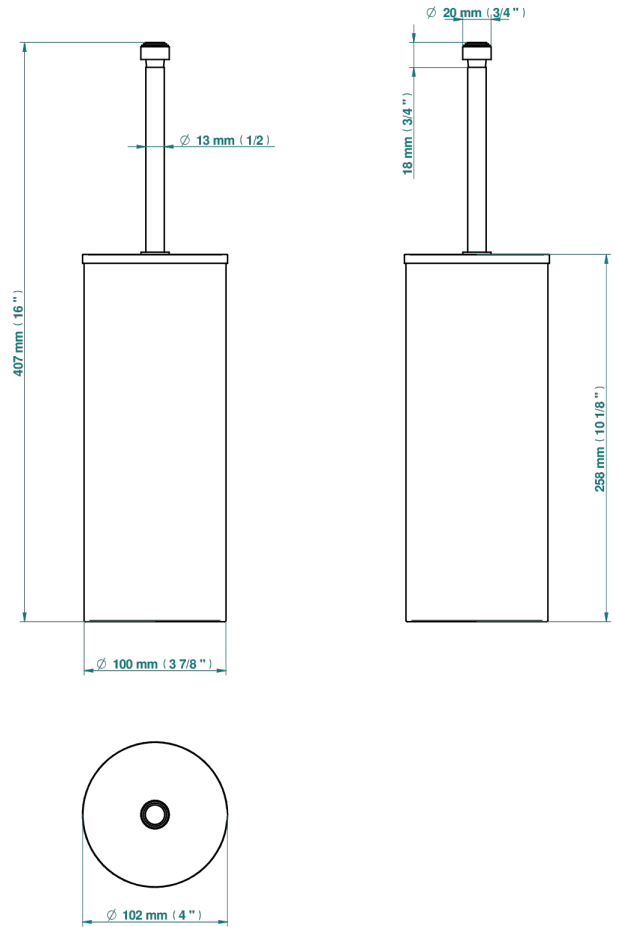

COLLECTION "O"

G4P-4700C

Wc brush with cover and metal holder

18275

18/01/2021

CHARACTERISTIC

- Collection "O"
- Wc brush with cover and metal holder

AVAILABLE FINITIONS