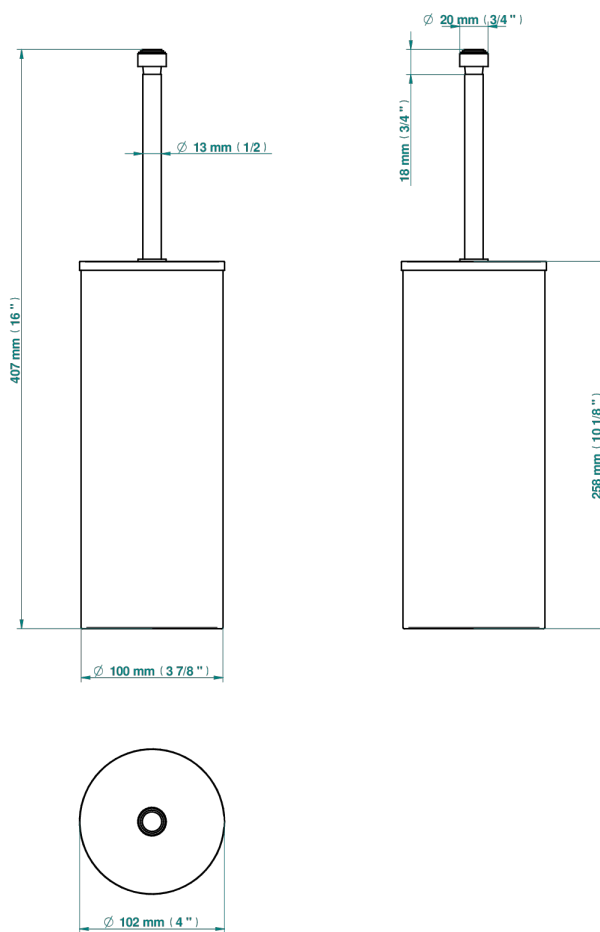

FAUBOURG METAL WITH LEVER

G2U-4700C

Wc brush with cover and metal holder

THG[®]
PARIS

18275

18/01/2021

CHARACTERISTIC

- Faubourg Metal with lever
- Wc brush with cover and metal holder