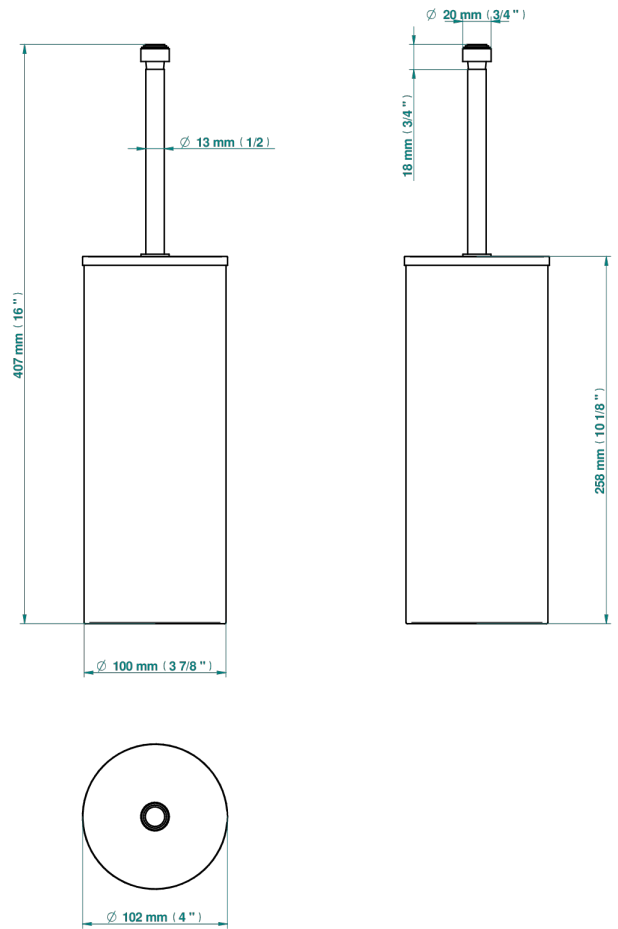

# FROUFROU WITH LEVER HANDLES

G2P-4700C

THG<sup>®</sup>  
PARIS

Metal toilet brush holder with brush with cover floor mounted

18275

18/01/2021

## CHARACTERISTIC

- Froufrou with lever handles
- Metal toilet brush holder with brush with cover floor mounted