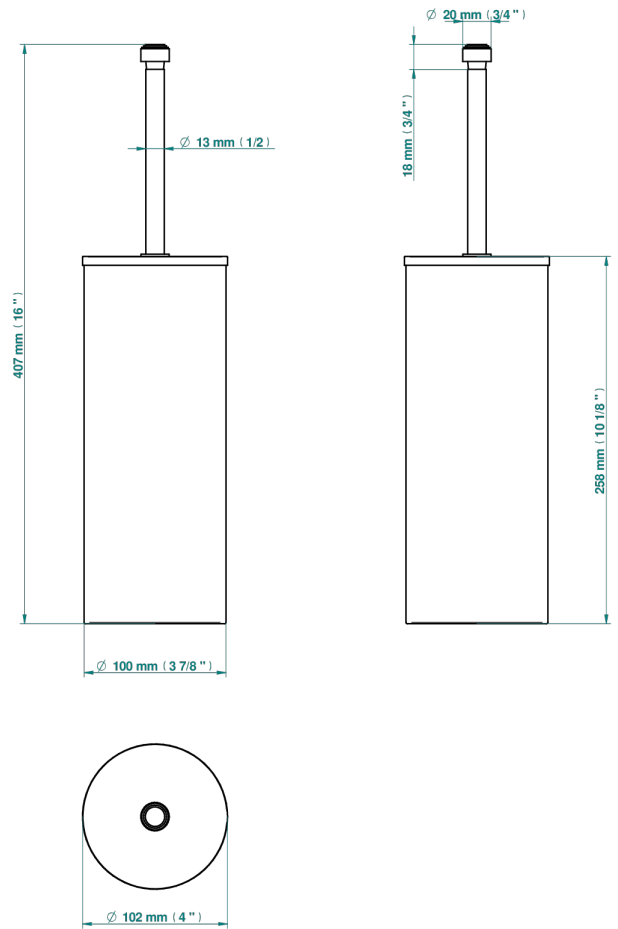

# FAUBOURG BLACK PORCELAIN WITH LEVER

G2M-4700C

Wc brush with cover and metal holder

THG<sup>®</sup>  
PARIS

18275

18/01/2021

## CHARACTERISTIC

- Faubourg Black Porcelain with lever
- Wc brush with cover and metal holder