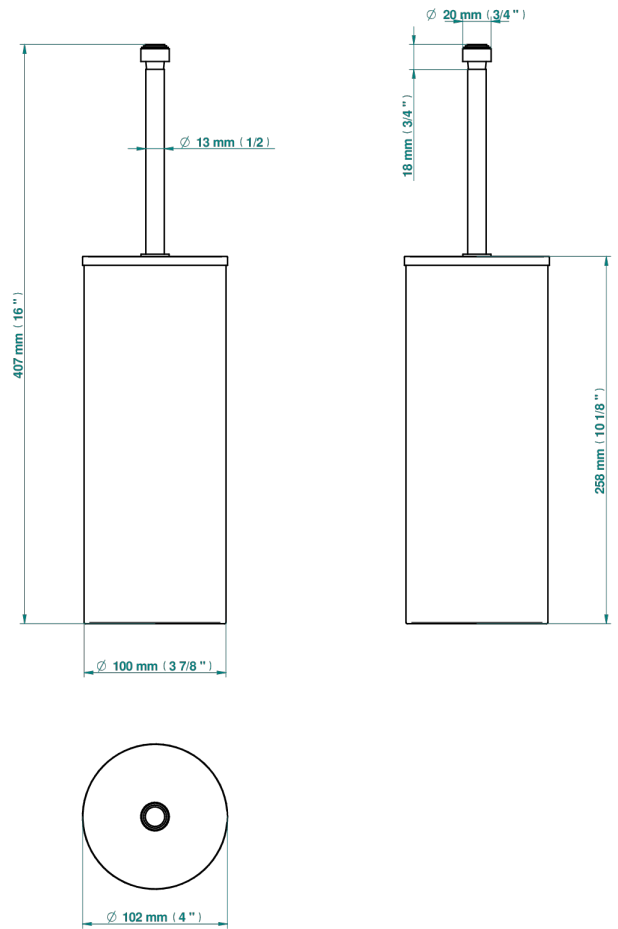

Metal toilet brush holder with brush with cover floor mounted

18275

18/01/2021

CHARACTERISTIC

- Faubourg Black Porcelain
- Metal toilet brush holder with brush with cover floor mounted

AVAILABLE FINITIONS

Black ceram - D30
Blush PVD - H62
Brass color PVD - H49
Brown bronze color PVD - F33
Chrome polished - A02
Chrome polished / gold polished - G02