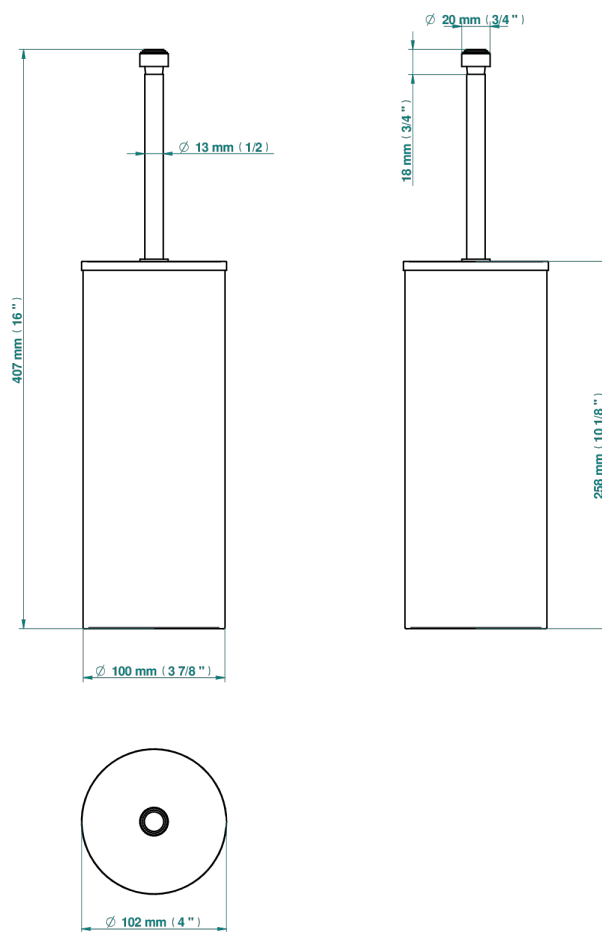

FAUBOURG WHITE PORCELAIN WITH LEVER

G2J-4700C

Wc brush with cover and metal holder

THG[®]
PARIS

18275

18/01/2021

CHARACTERISTIC

- Faubourg White Porcelain with lever
- Wc brush with cover and metal holder