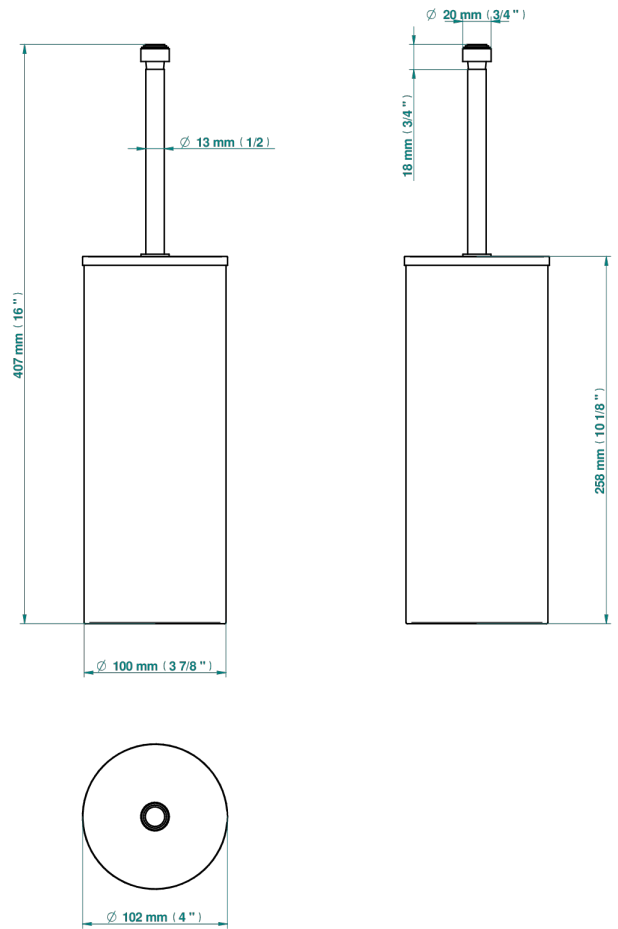

# LE 9 NERO MARQUINA

G2I-4700C

Metal toilet brush holder with brush with cover floor mounted

18275

18/01/2021

## CHARACTERISTIC

- Le 9 Nero Marquina
- Metal toilet brush holder with brush with cover floor mounted