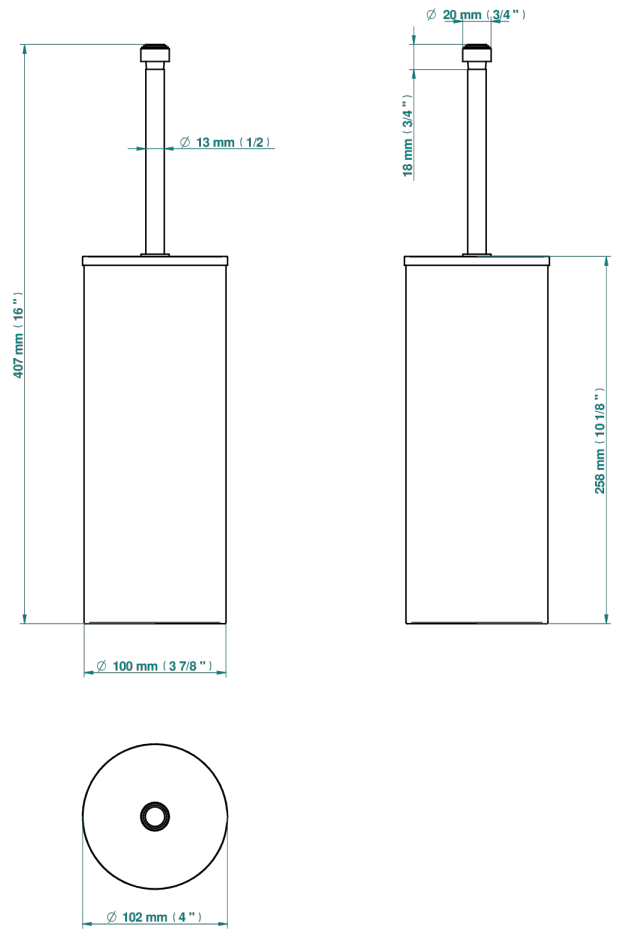

# POMME GOLD LUSTER CRYSTAL

A46-4700C

Metal toilet brush holder with brush with cover floor mounted

18275

18/01/2021

## CHARACTERISTIC

- Pomme Gold luster crystal
- Metal toilet brush holder with brush with cover floor mounted