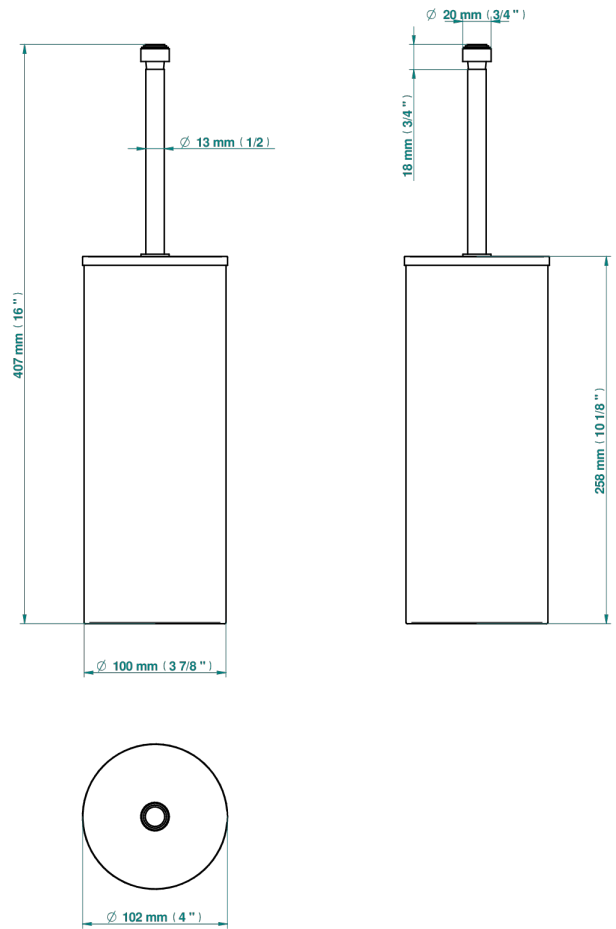

POMME CLEAR SATINY CRYSTAL

A42-4700C

THG[®]
PARIS

Metal toilet brush holder with brush with cover floor mounted

18275

18/01/2021

CHARACTERISTIC

- Pomme Clear satiny crystal
- Metal toilet brush holder with brush with cover floor mounted