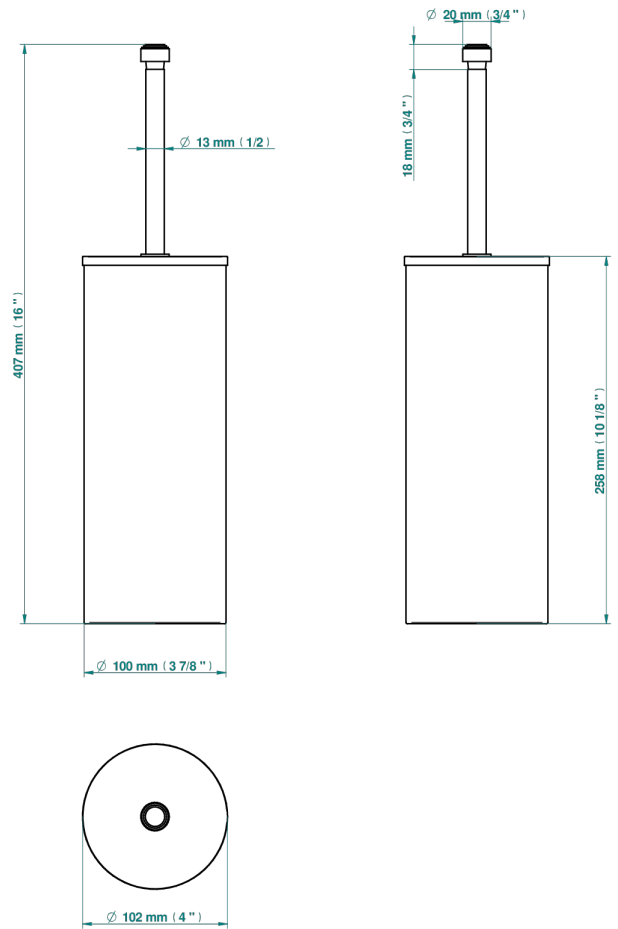

BAMBOU CLEAR CRYSTAL

A35-4700C

Metal toilet brush holder with brush with cover floor mounted

18275

18/01/2021

CHARACTERISTIC

- Bambou Clear crystal
- Metal toilet brush holder with brush with cover floor mounted