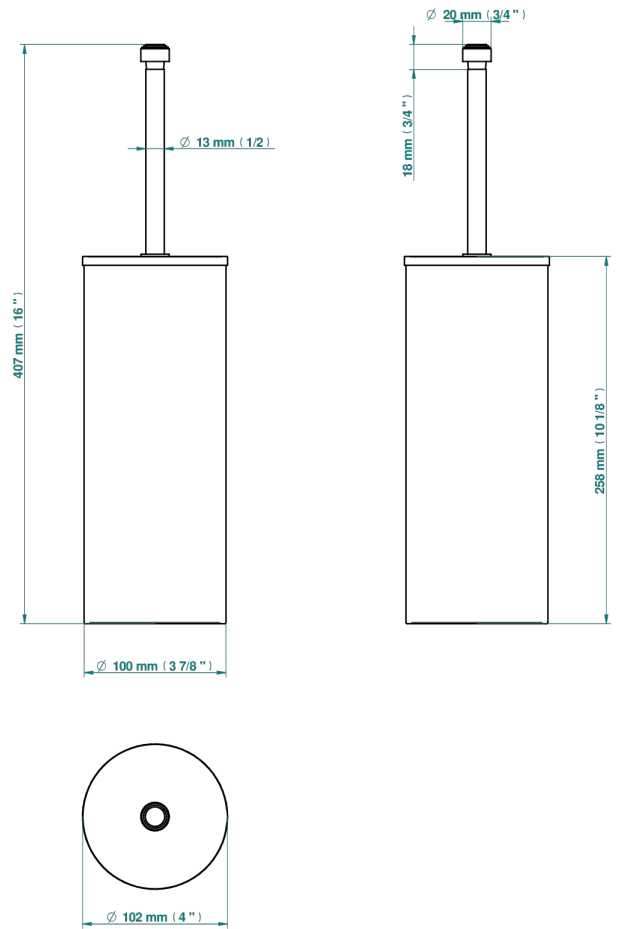

BAMBOU BLACK CRYSTAL

A33-4700C

Metal toilet brush holder with brush with cover floor mounted

18275

18/01/2021

CHARACTERISTIC

- Bambou Black crystal
- Metal toilet brush holder with brush with cover floor mounted