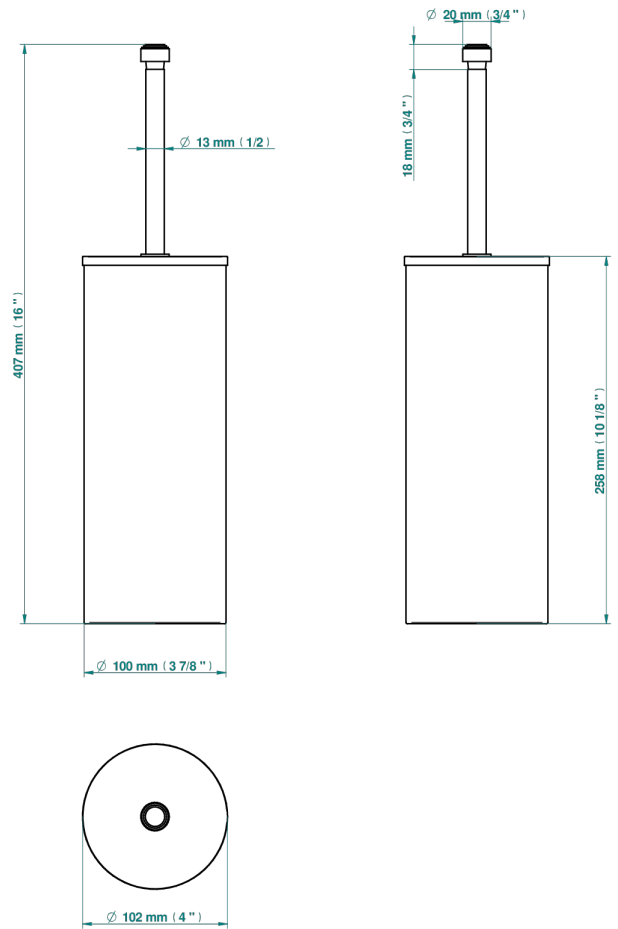

MOSSI CLEAR CRYSTAL

A2N-4700C

Metal toilet brush holder with brush with cover floor mounted

18275

18/01/2021

CHARACTERISTIC

- Mossi Clear crystal
- Metal toilet brush holder with brush with cover floor mounted