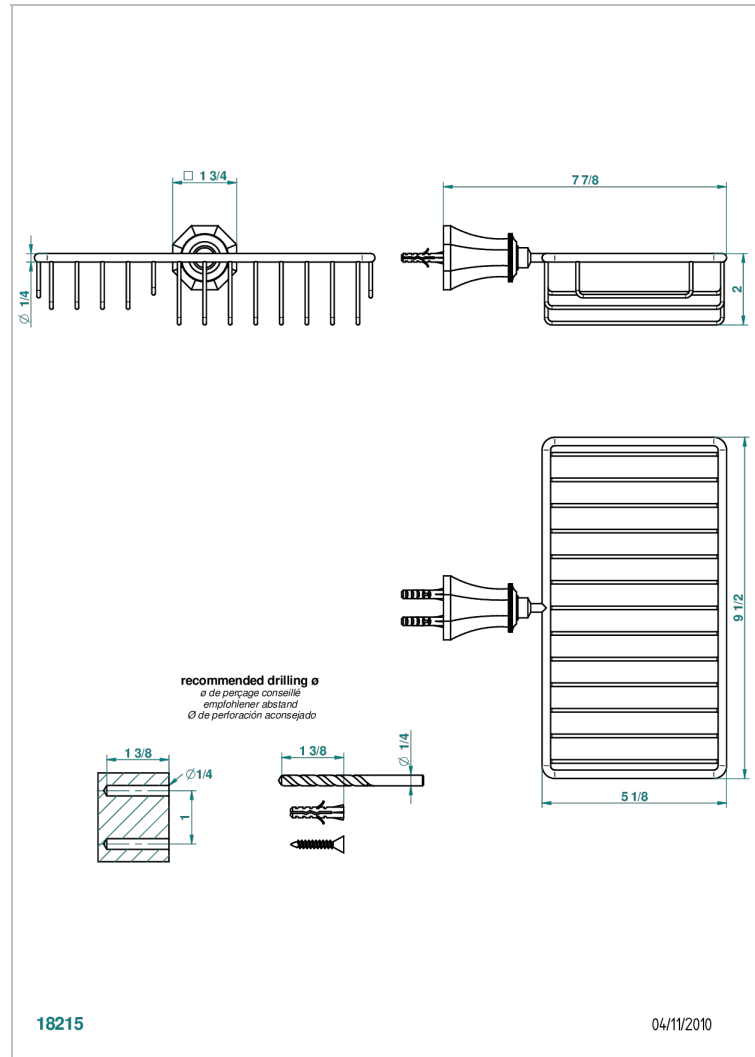

TRADITION CRYSTAL

A59-2620

Soap and sponge holder, wall mounted

THG[®]
PARIS

CHARACTERISTIC

- Tradition Crystal
- Soap and sponge holder, wall mounted

AVAILABLE FINITIONS

Black ceram - D30
 Blush PVD - H62
 Brass color PVD - H49
 Brown bronze color PVD - F33
 Chrome polished - A02
 Chrome polished / gold polished - G02