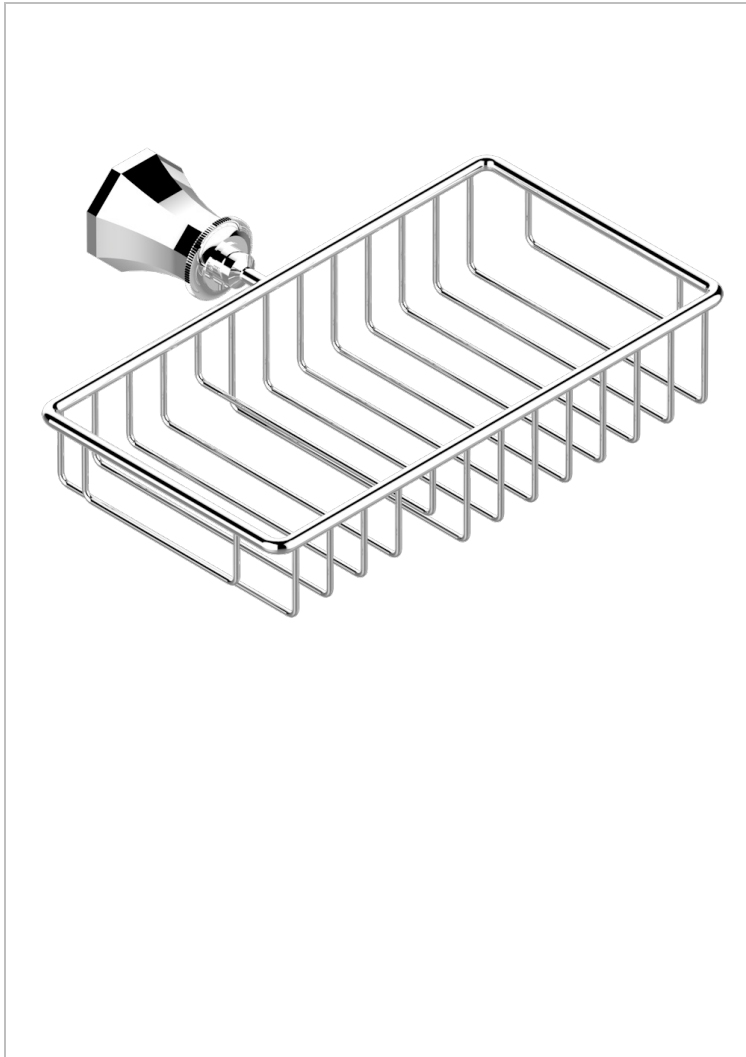

TRADITION CRYSTAL

A59-2620

Soap and sponge holder, wall mounted

THG[®]
PARIS

CHARACTERISTIC

- Tradition Crystal
- Soap and sponge holder, wall mounted

AVAILABLE FINITIONS

Black ceram - D30
 Blush PVD - H62
 Brass color PVD - H49
 Brown bronze color PVD - F33
 Chrome polished - A02
 Chrome polished / gold polished - G02