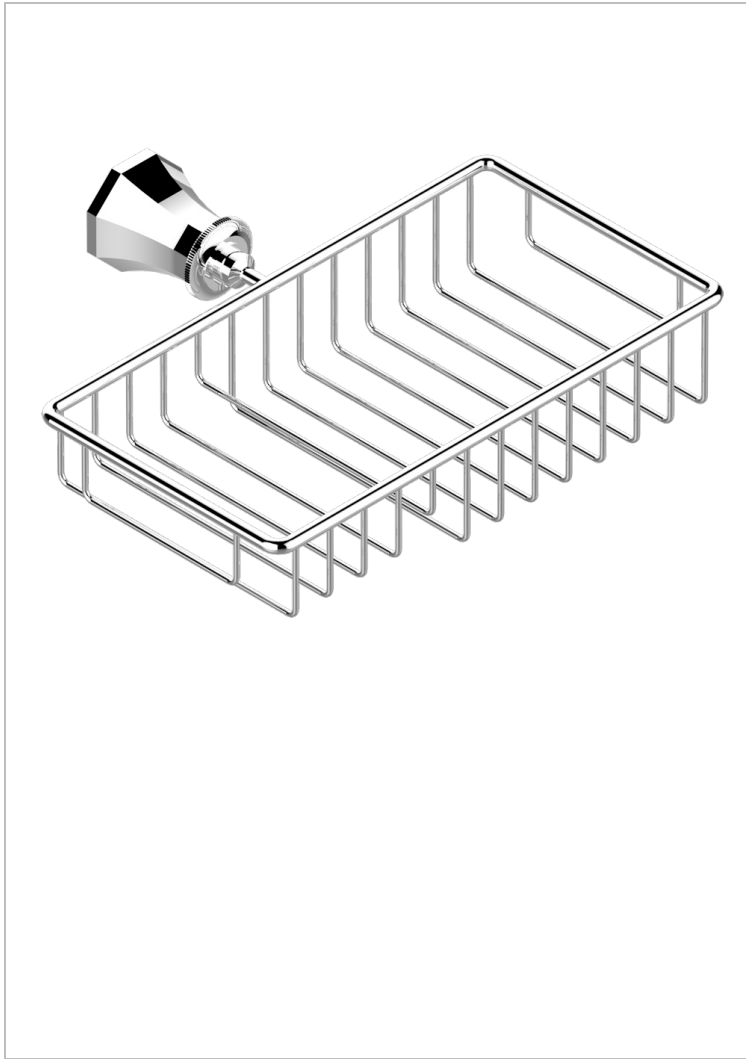

# TRADITION CRYSTAL

A59-2620

Combined soap and sponge holder with flange, 240 x 130 mm

THG<sup>®</sup>  
PARIS

## CHARACTERISTIC

- Tradition Crystal
- Combined soap and sponge holder with flange, 240 x 130 mm