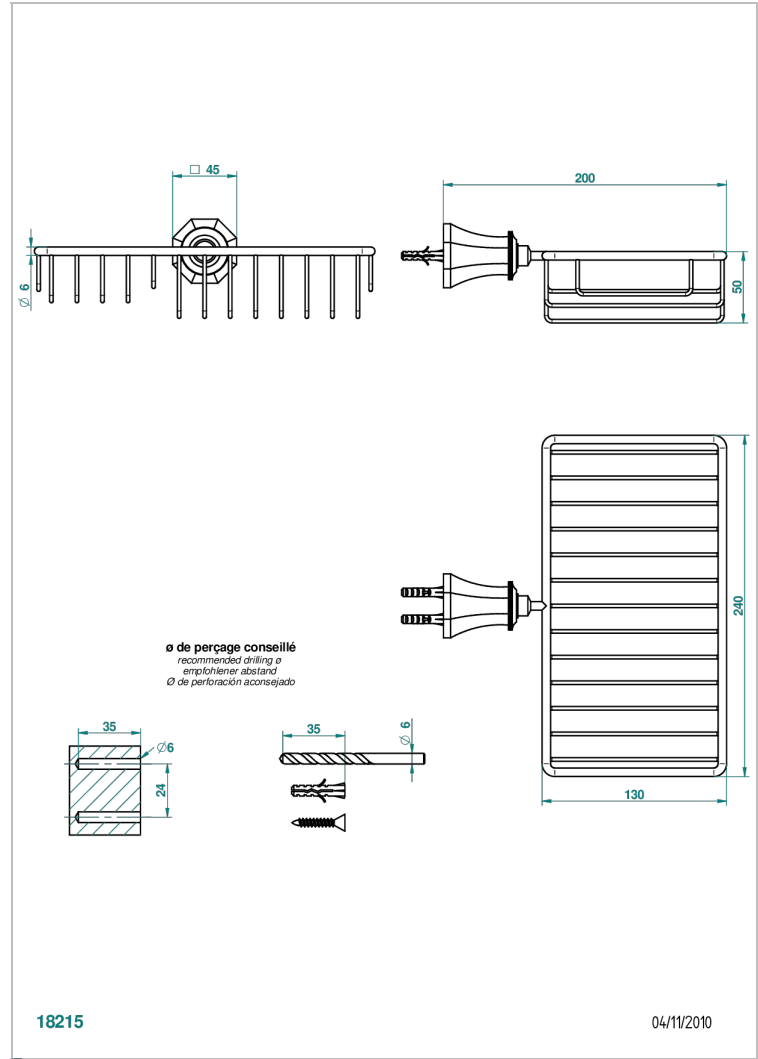

# TRADITION CRYSTAL

A59-2620

Combined soap and sponge holder with flange, 240 x 130 mm

THG<sup>®</sup>  
PARIS

## CHARACTERISTIC

- Tradition Crystal
- Combined soap and sponge holder with flange, 240 x 130 mm