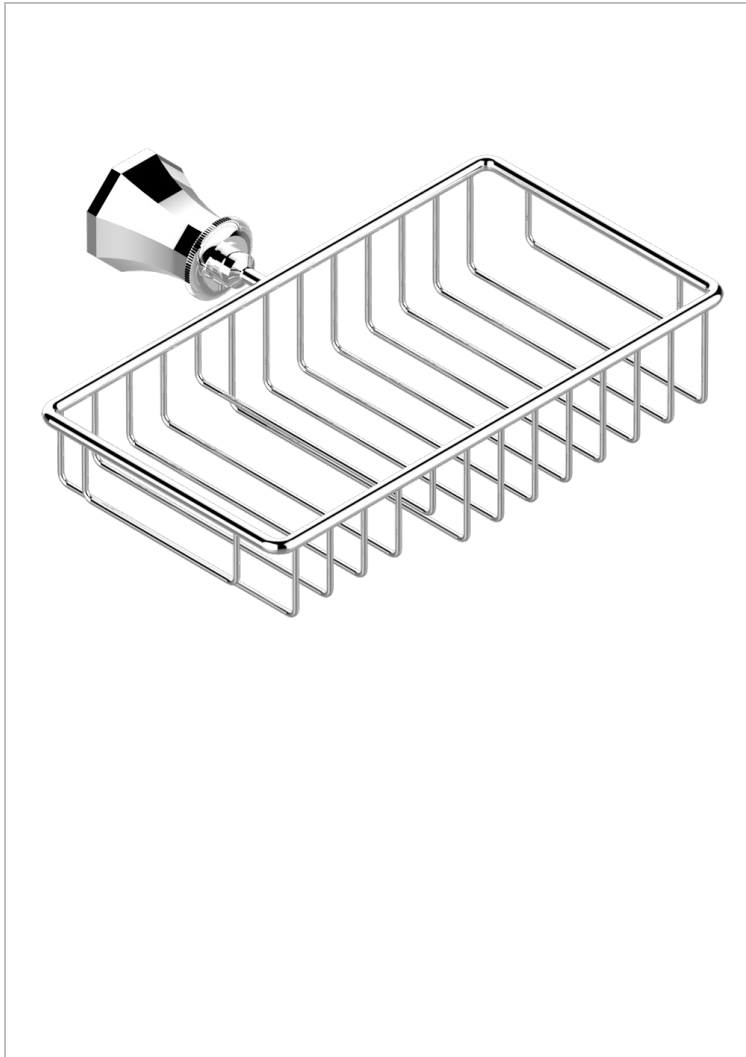

TRADITION CRYSTAL

A59-2620

Combined soap and sponge holder with flange, 240 x 130 mm

THG[®]
PARIS

CHARACTERISTIC

- Tradition Crystal
- Combined soap and sponge holder with flange, 240 x 130 mm

AVAILABLE FINITIONS