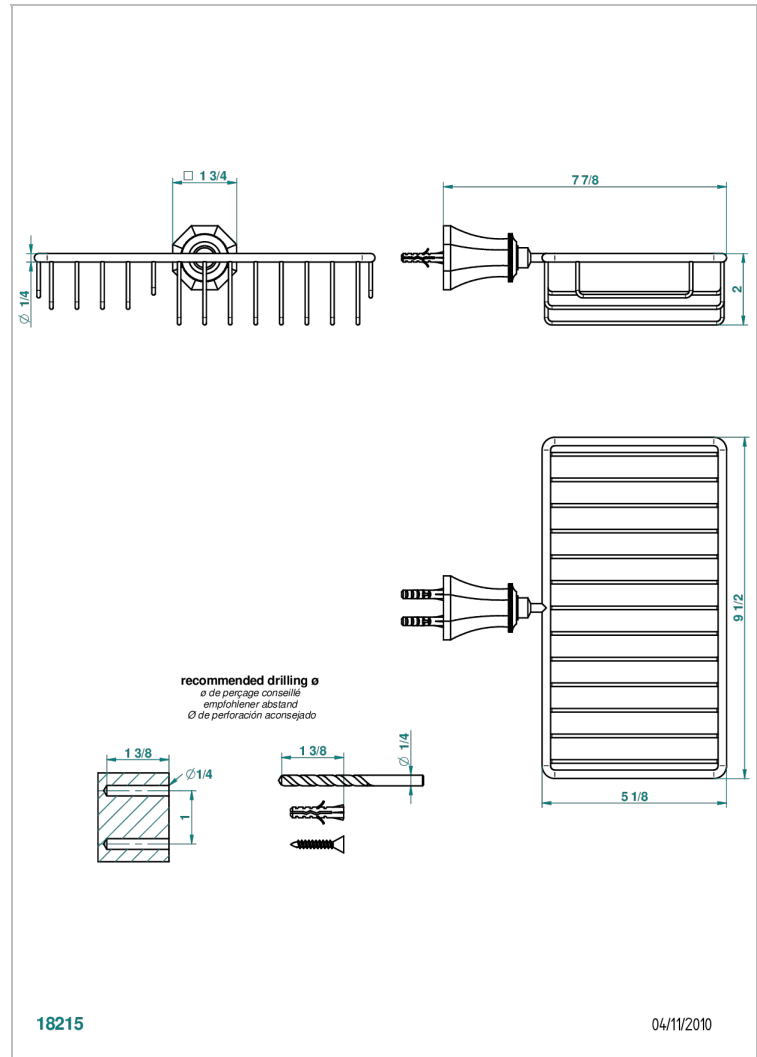

TRADITION CRYSTAL

A59-2620

Combined soap and sponge holder with flange, 240 x 130 mm

THG[®]
PARIS

CHARACTERISTIC

- Tradition Crystal
- Combined soap and sponge holder with flange, 240 x 130 mm

AVAILABLE FINITIONS