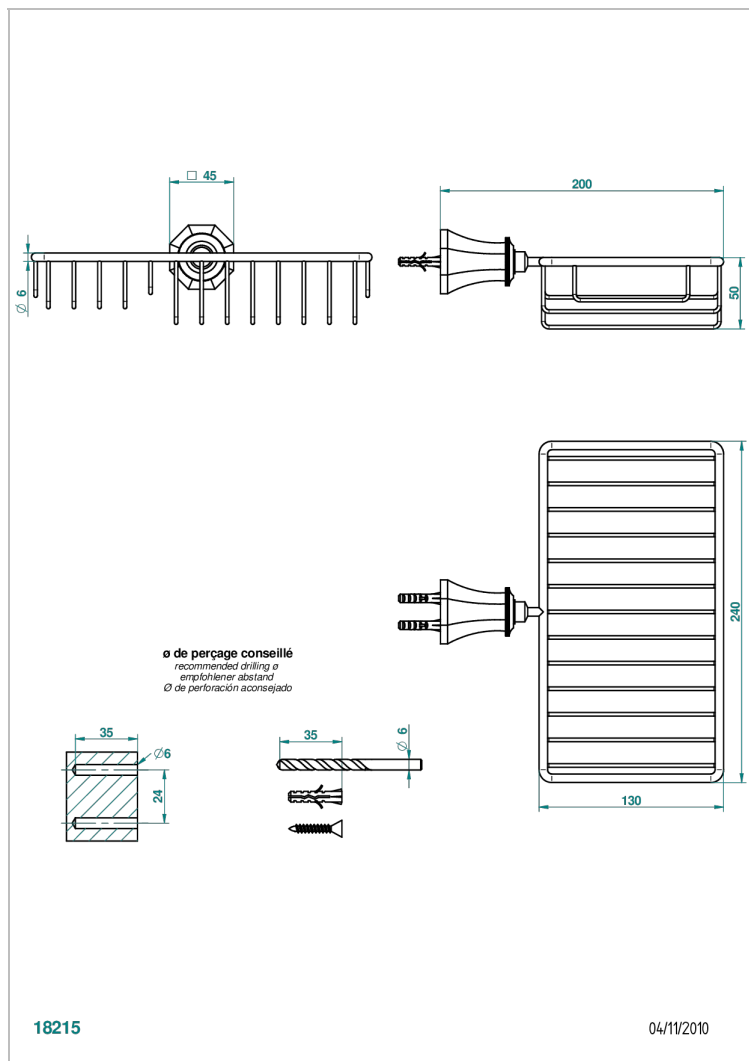

# TRADITION WITH LEVER HANDLES

A58-2620

Soap and sponge holder, wall mounted

## CHARACTERISTIC

- Tradition with lever handles
- Soap and sponge holder, wall mounted