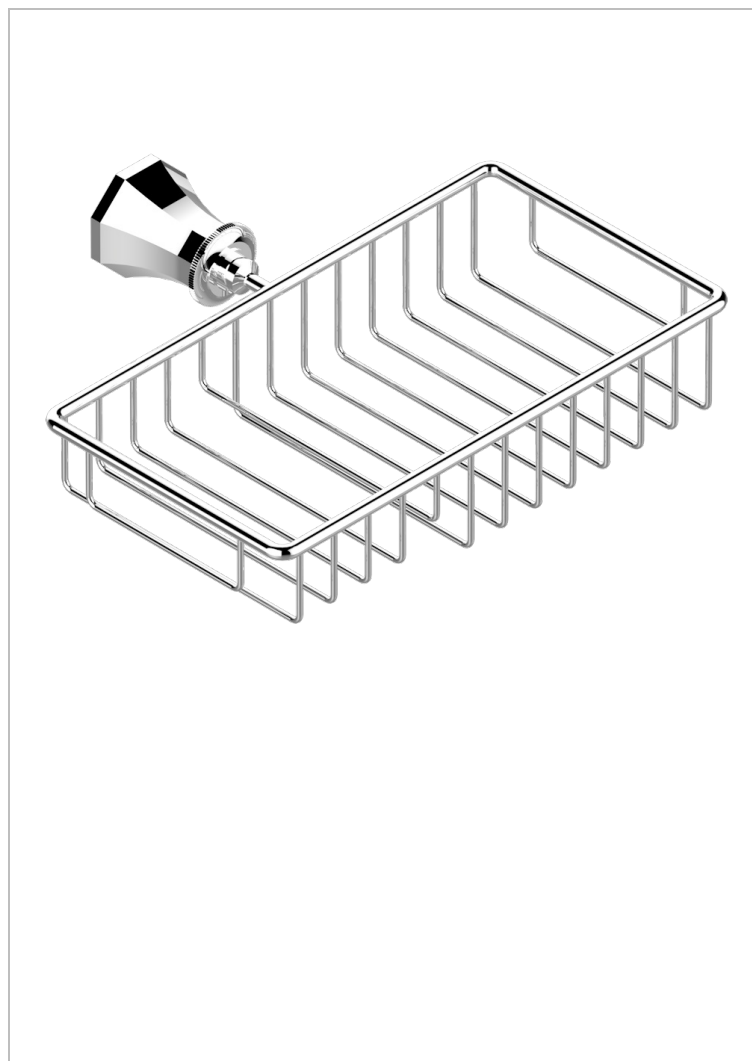

# TRADITION WITH LEVER HANDLES

A58-2620

Soap and sponge holder, wall mounted

## CHARACTERISTIC

- Tradition with lever handles
- Soap and sponge holder, wall mounted