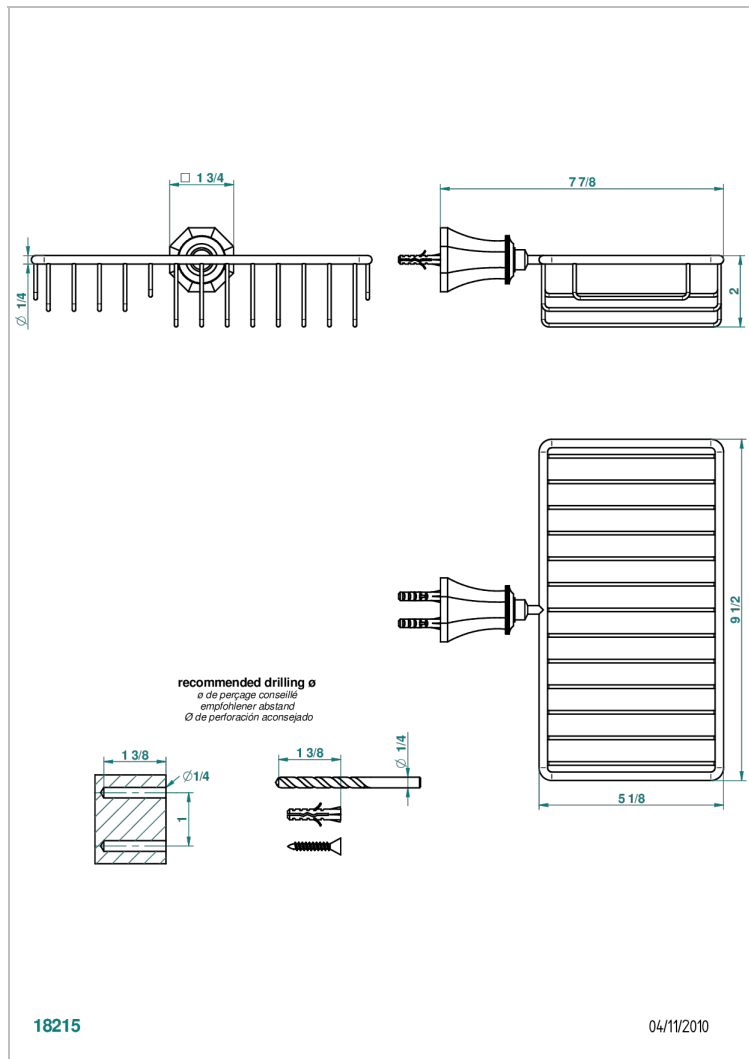

TRADITION WITH LEVER HANDLES

A58-2620

Soap and sponge holder, wall mounted

CHARACTERISTIC

- Tradition with lever handles
- Soap and sponge holder, wall mounted

AVAILABLE FINITIONS

Black ceram - D30
Blush PVD - H62
Brass color PVD - H49
Brown bronze color PVD - F33
Chrome polished - A02
Chrome polished / gold polished - G02