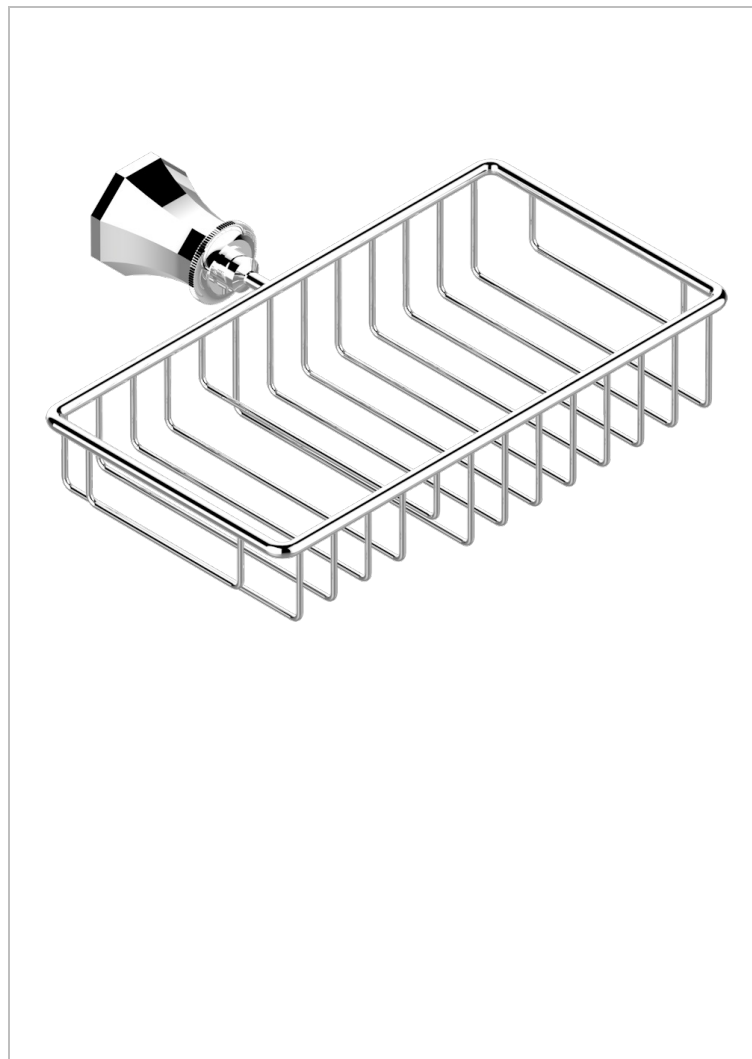

TRADITION WITH LEVER HANDLES

A58-2620

Soap and sponge holder, wall mounted

CHARACTERISTIC

- Tradition with lever handles
- Soap and sponge holder, wall mounted

AVAILABLE FINITIONS

Black ceram - D30
Blush PVD - H62
Brass color PVD - H49
Brown bronze color PVD - F33
Chrome polished - A02
Chrome polished / gold polished - G02