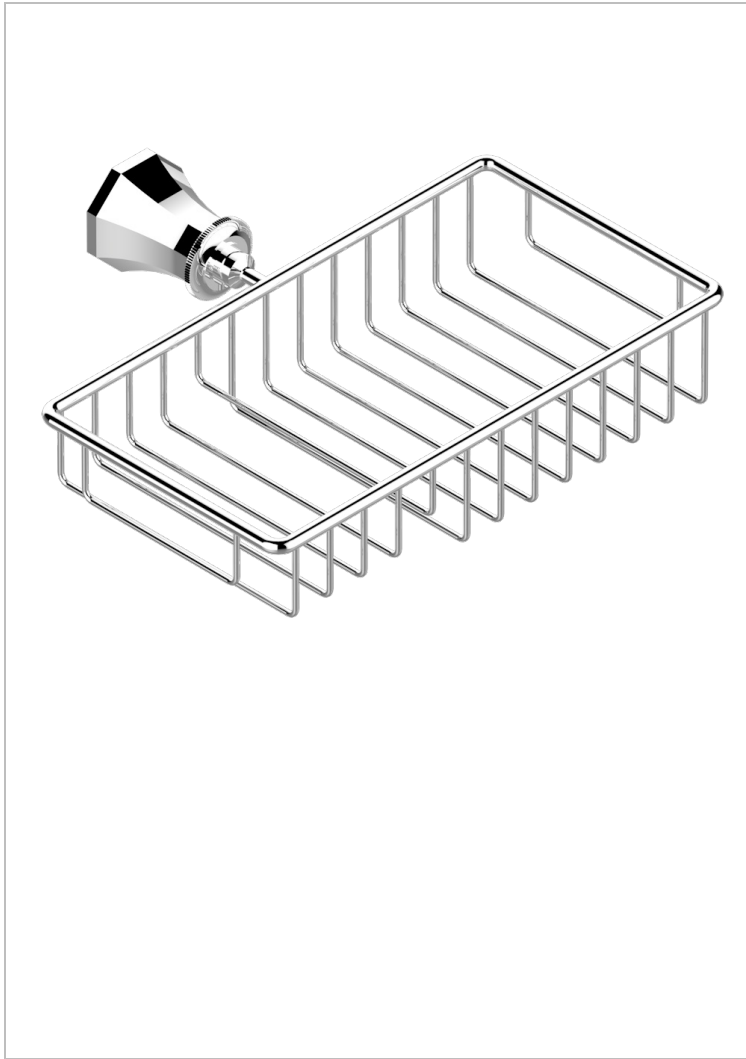

TRADITION WITH LEVER

A58-2620

Combined soap and sponge holder with flange, 240 x 130 mm

THG[®]
PARIS

CHARACTERISTIC

- Tradition with lever
- Combined soap and sponge holder with flange, 240 x 130 mm

AVAILABLE FINITIONS