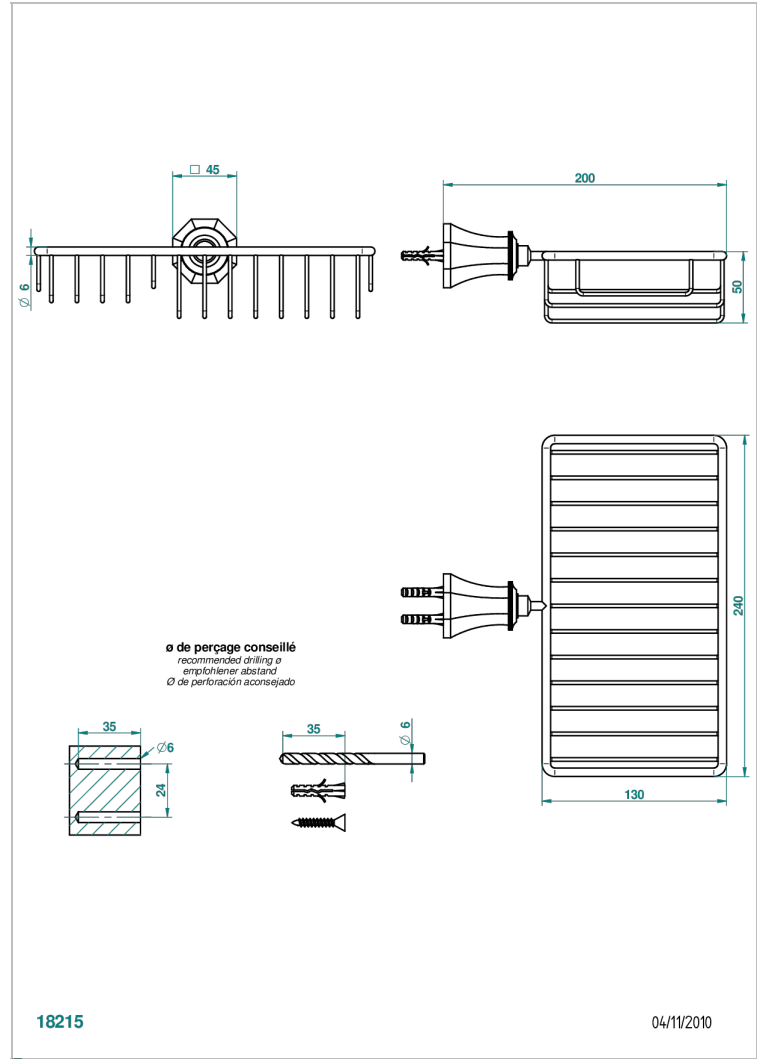

TRADITION WITH LEVER

A58-2620

Combined soap and sponge holder with flange, 240 x 130 mm

THG[®]
PARIS

CHARACTERISTIC

- Tradition with lever
- Combined soap and sponge holder with flange, 240 x 130 mm

AVAILABLE FINITIONS