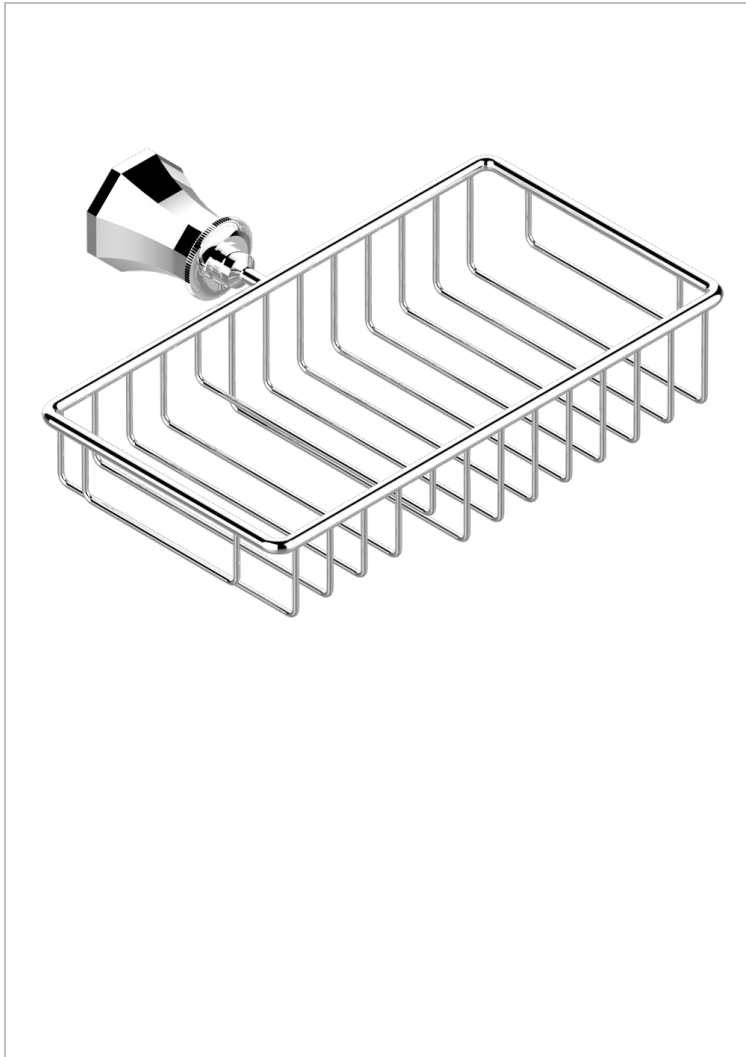

TRADITION WITH LEVER

A58-2620

Combined soap and sponge holder with flange, 240 x 130 mm

CHARACTERISTIC

- Tradition with lever
- Combined soap and sponge holder with flange, 240 x 130 mm

AVAILABLE FINITIONS