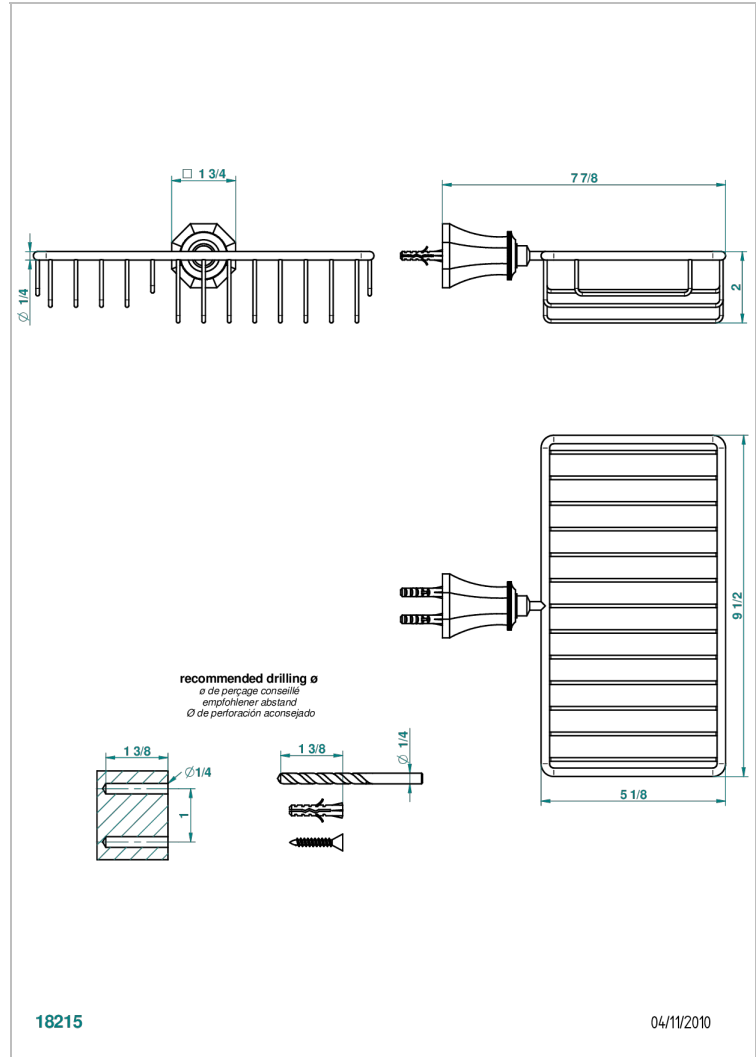

TRADITION WITH LEVER

A58-2620

Combined soap and sponge holder with flange, 240 x 130 mm

CHARACTERISTIC

- Tradition with lever
- Combined soap and sponge holder with flange, 240 x 130 mm

AVAILABLE FINITIONS