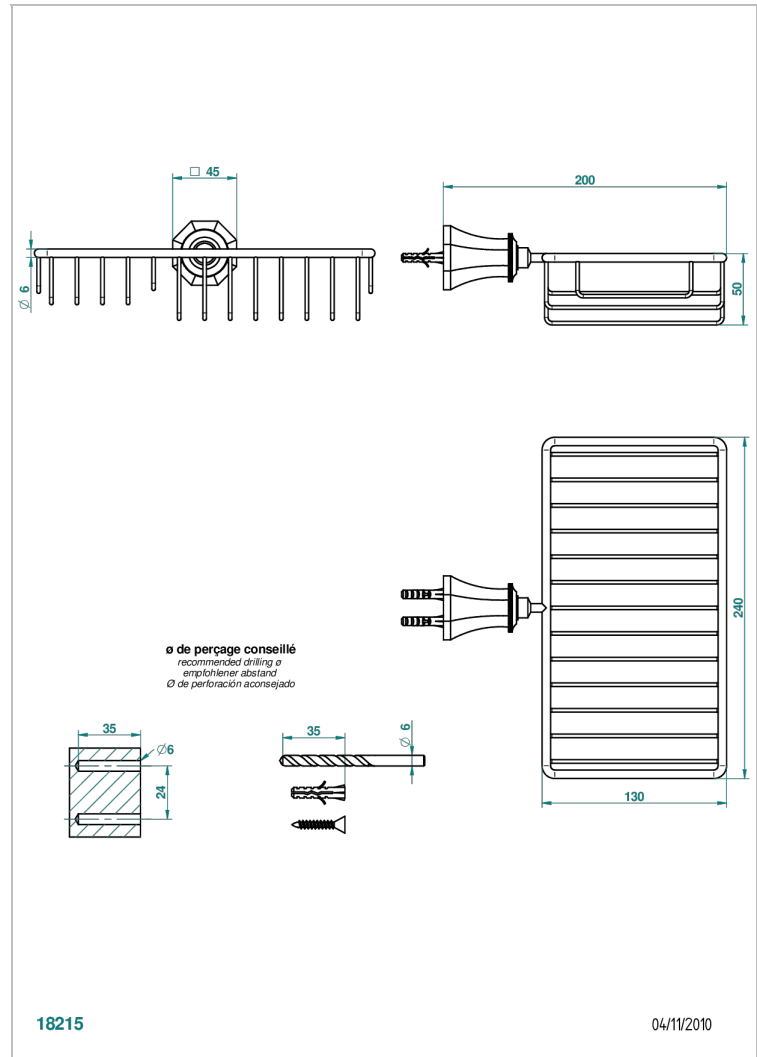

# ART DECO CRYSTAL

A56-2620

Soap and sponge holder, wall mounted

THG<sup>®</sup>  
PARIS

## CHARACTERISTIC

- Art Déco Crystal
- Soap and sponge holder, wall mounted