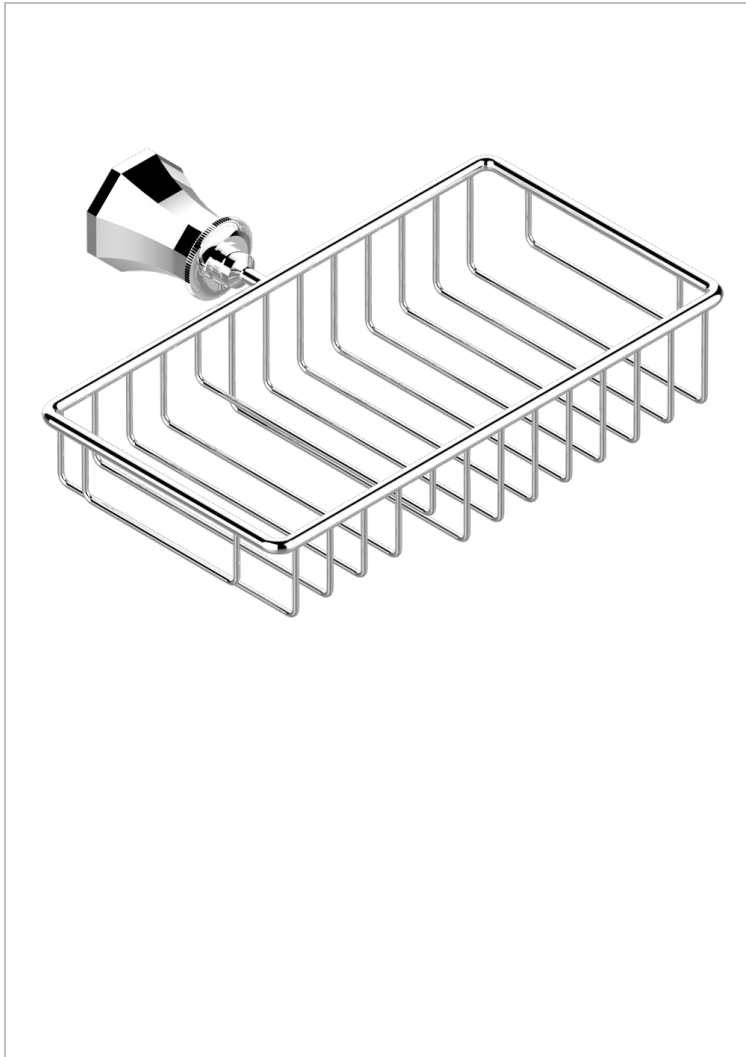

# ART DECO CRYSTAL

A56-2620

Soap and sponge holder, wall mounted

THG<sup>®</sup>  
PARIS

## CHARACTERISTIC

- Art Déco Crystal
- Soap and sponge holder, wall mounted